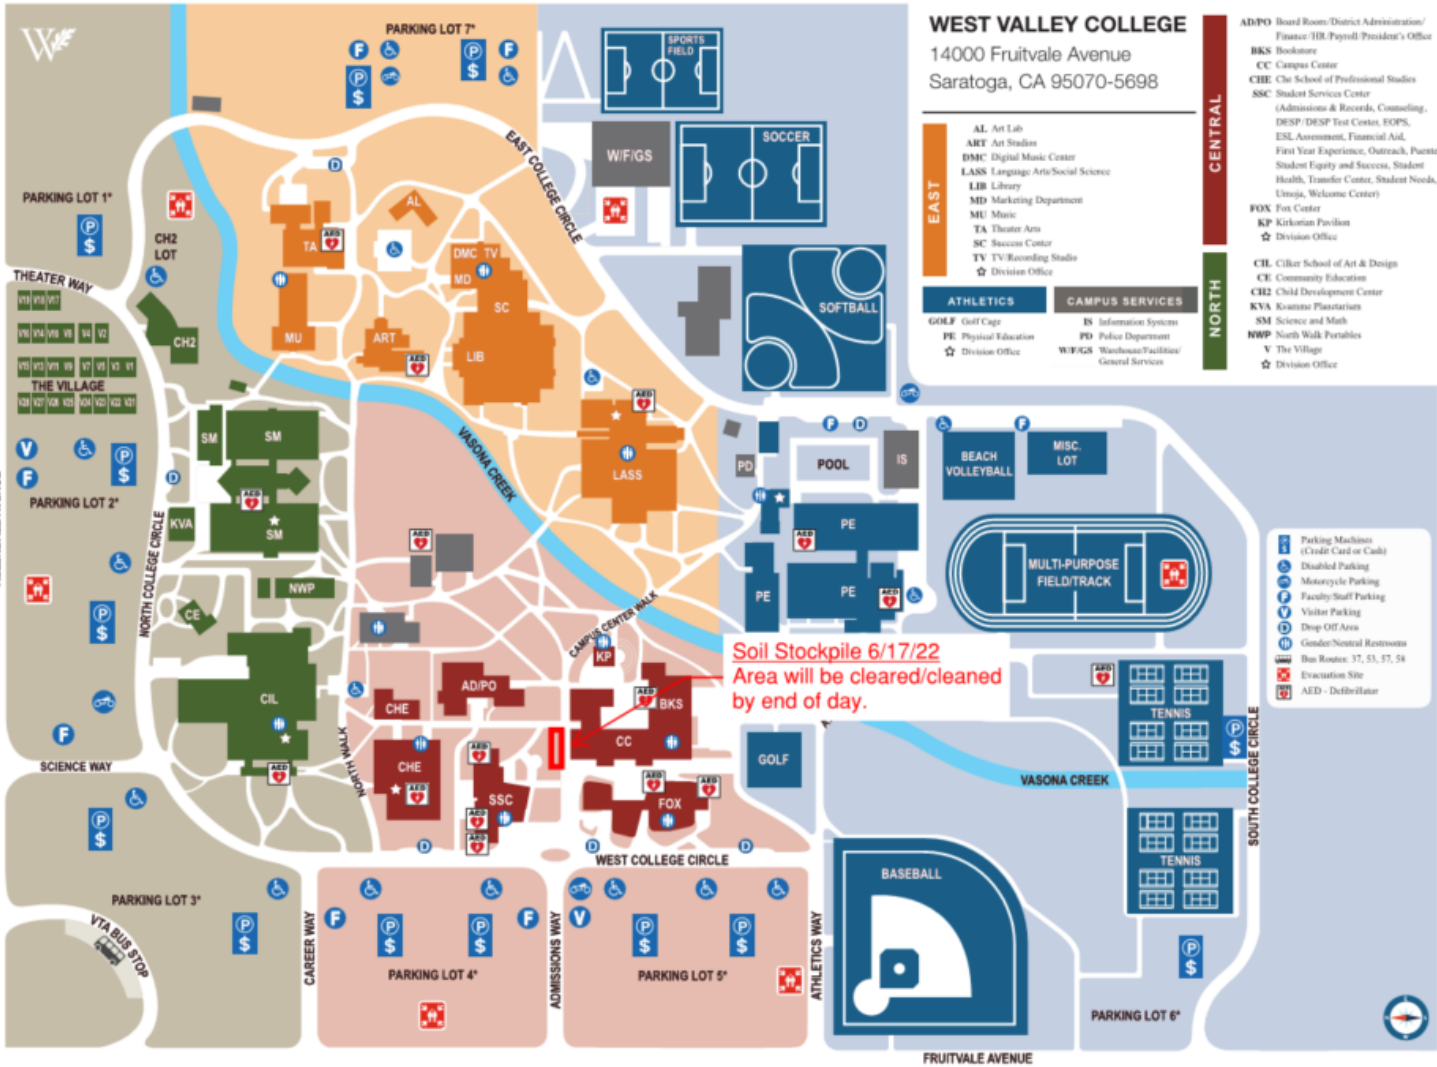

WEST VALLEY COLLEGE
14000 Fruitvale Avenue
Saratoga, CA 95070-5698

- AL Art Lab
- ART Art Studios
- DMC Digital Music Center
- LASS Language Arts/Social Science
- LIB Library
- MD Marketing Department
- MU Music
- TA Theater Arts
- SC Success Center
- TV TV/Recording Studio
- ☆ Division Office

ATHLETICS	CAMPUS SERVICES
GOLF Golf Cage	IS Information Systems
PE Physical Education	PD Police Department
☆ Division Office	W/F/G/S Washrooms/Facilities/General Services

- ADPO Board Room/District Administration/Finance/HR/Payroll/President's Office
- BKS Bookstore
- CC Campus Center
- CBE CBE School of Professional Studies
- SSC Student Services Center (Admissions & Records, Counseling, DESP/DESP Test Center, FOPS, ESL Assessment, Financial Aid, First Year Experience, Outreach, Parent Health, Transfer Center, Student Needs, Umoja, Welcome Center)
- FOX Fox Center
- KP Kikorian Pavilion
- ☆ Division Office
- CIL Ciller School of Art & Design
- CE Community Education
- CHZ Child Development Center
- KVA Kvaasne Planetarium
- SM Science and Math
- NWP North Walk Porchables
- V The Village
- ☆ Division Office

- 1 Parking Machines (Credit Card or Cash)
- ♿ Disabled Parking
- 🏍 Motorcycle Parking
- 👤 Faculty/Staff Parking
- 👤 Visitor Parking
- 🚗 Drop Off Area
- ♿ Gender/Neutral Restrooms
- 🚌 Bus Routes: 17, 53, 57, 58
- 🚒 Evacuation Site
- AED - Defibrillator

Soil Stockpile 6/17/22
Area will be cleared/cleaned by end of day.