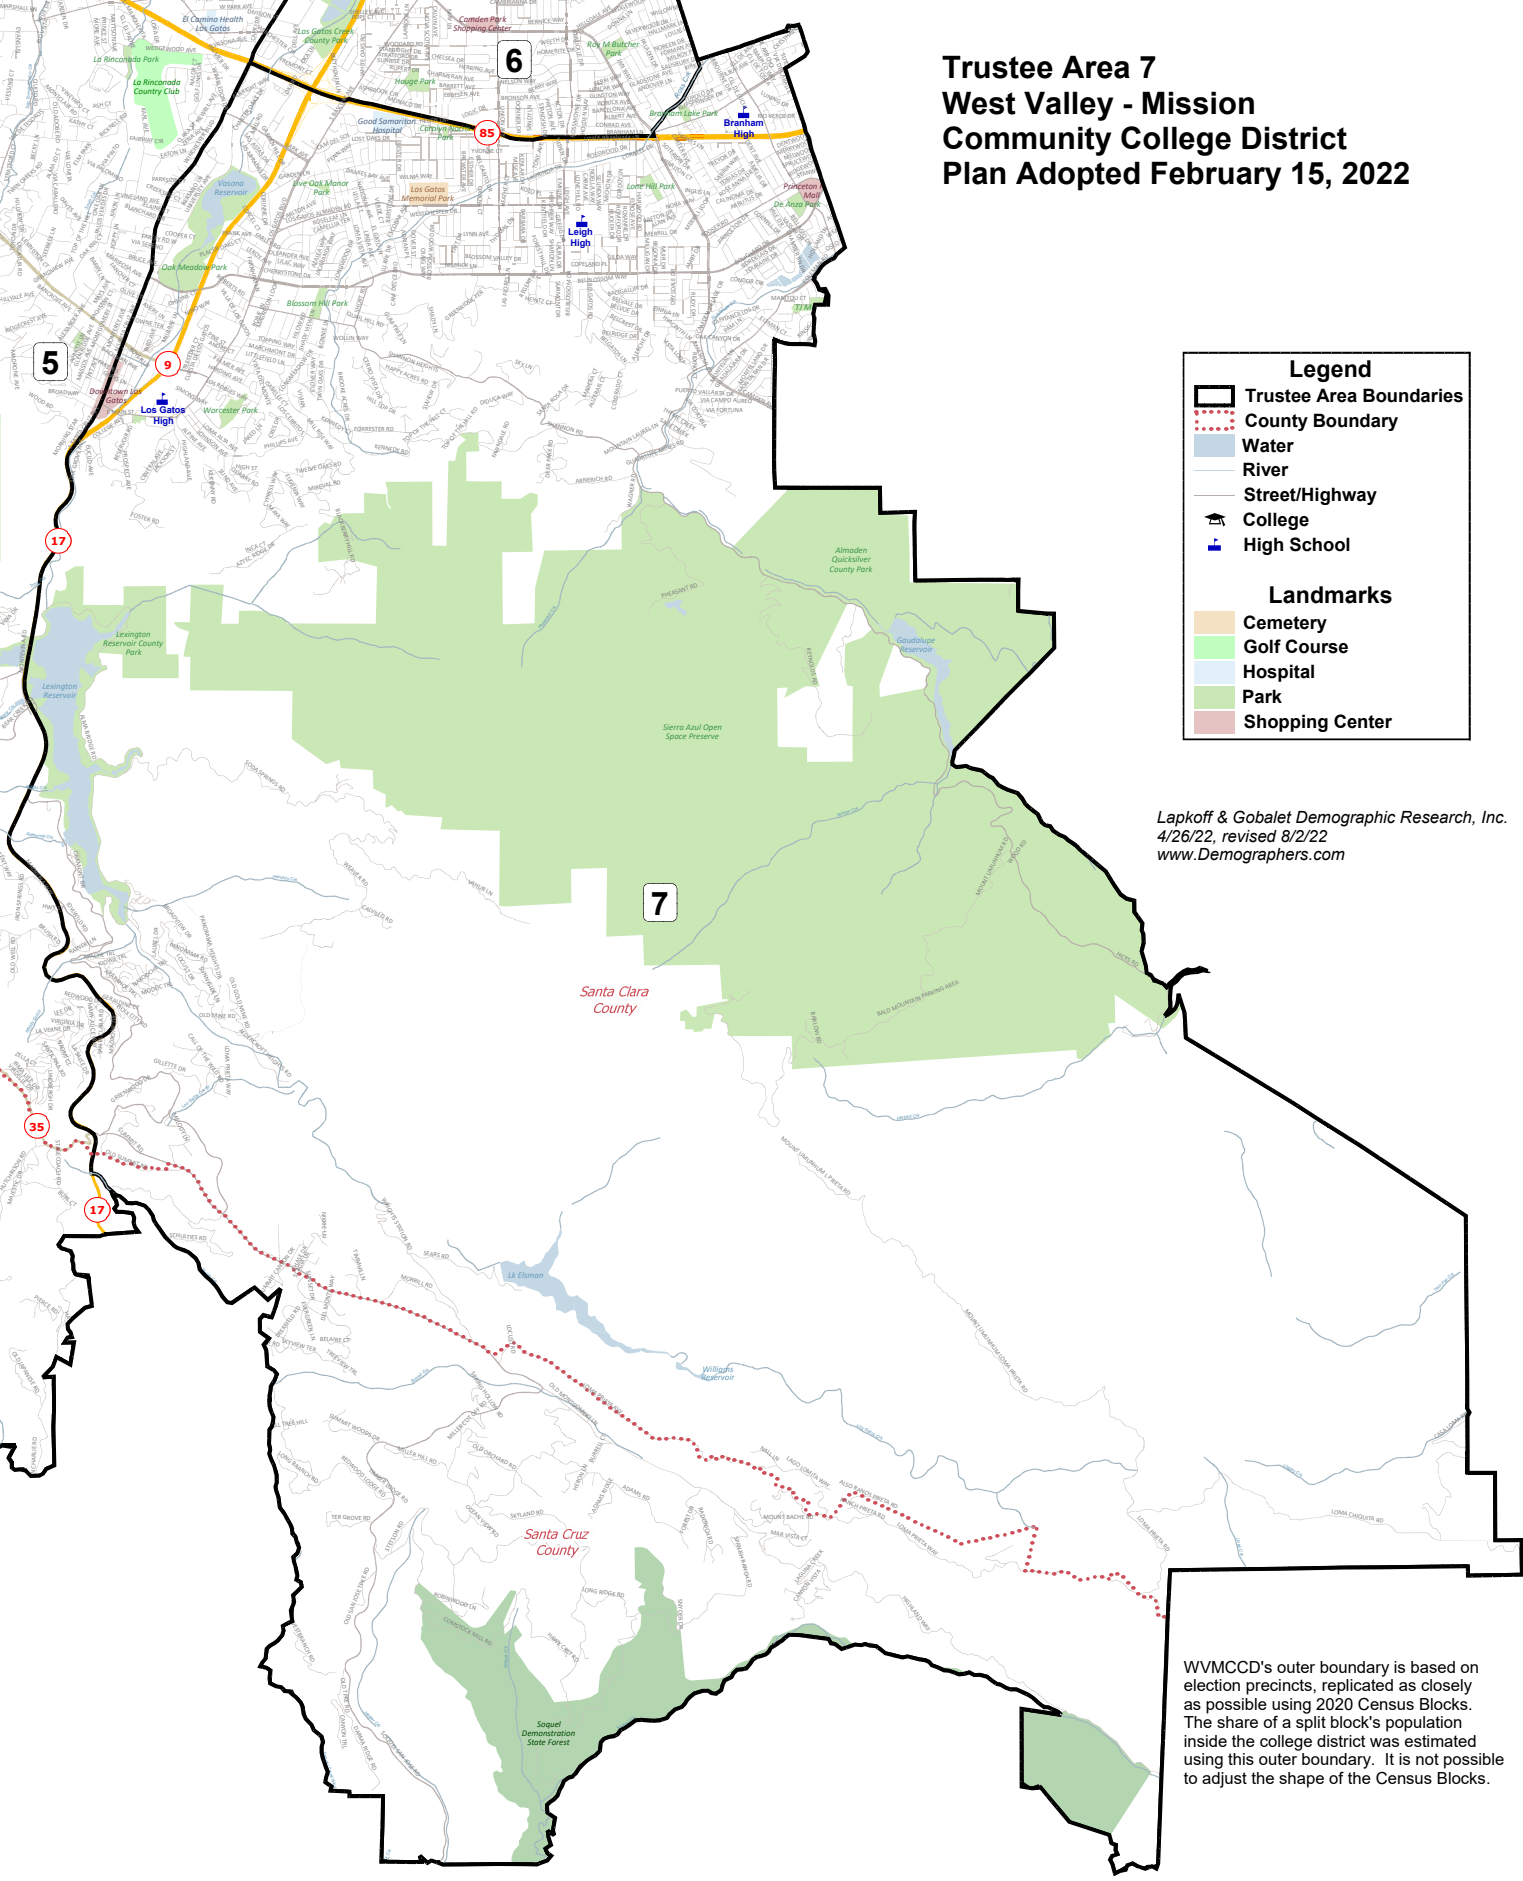

Trustee Area 7 West Valley - Mission Community College District Plan Adopted February 15, 2022

Legend

- Trustee Area Boundaries
- County Boundary
- Water
- River
- Street/Highway
- College
- High School

Landmarks

- Cemetery
- Golf Course
- Hospital
- Park
- Shopping Center

Lapkoff & Gobalet Demographic Research, Inc.
4/26/22, revised 8/2/22
www.Demographers.com

WVMCCD's outer boundary is based on election precincts, replicated as closely as possible using 2020 Census Blocks. The share of a split block's population inside the college district was estimated using this outer boundary. It is not possible to adjust the shape of the Census Blocks.