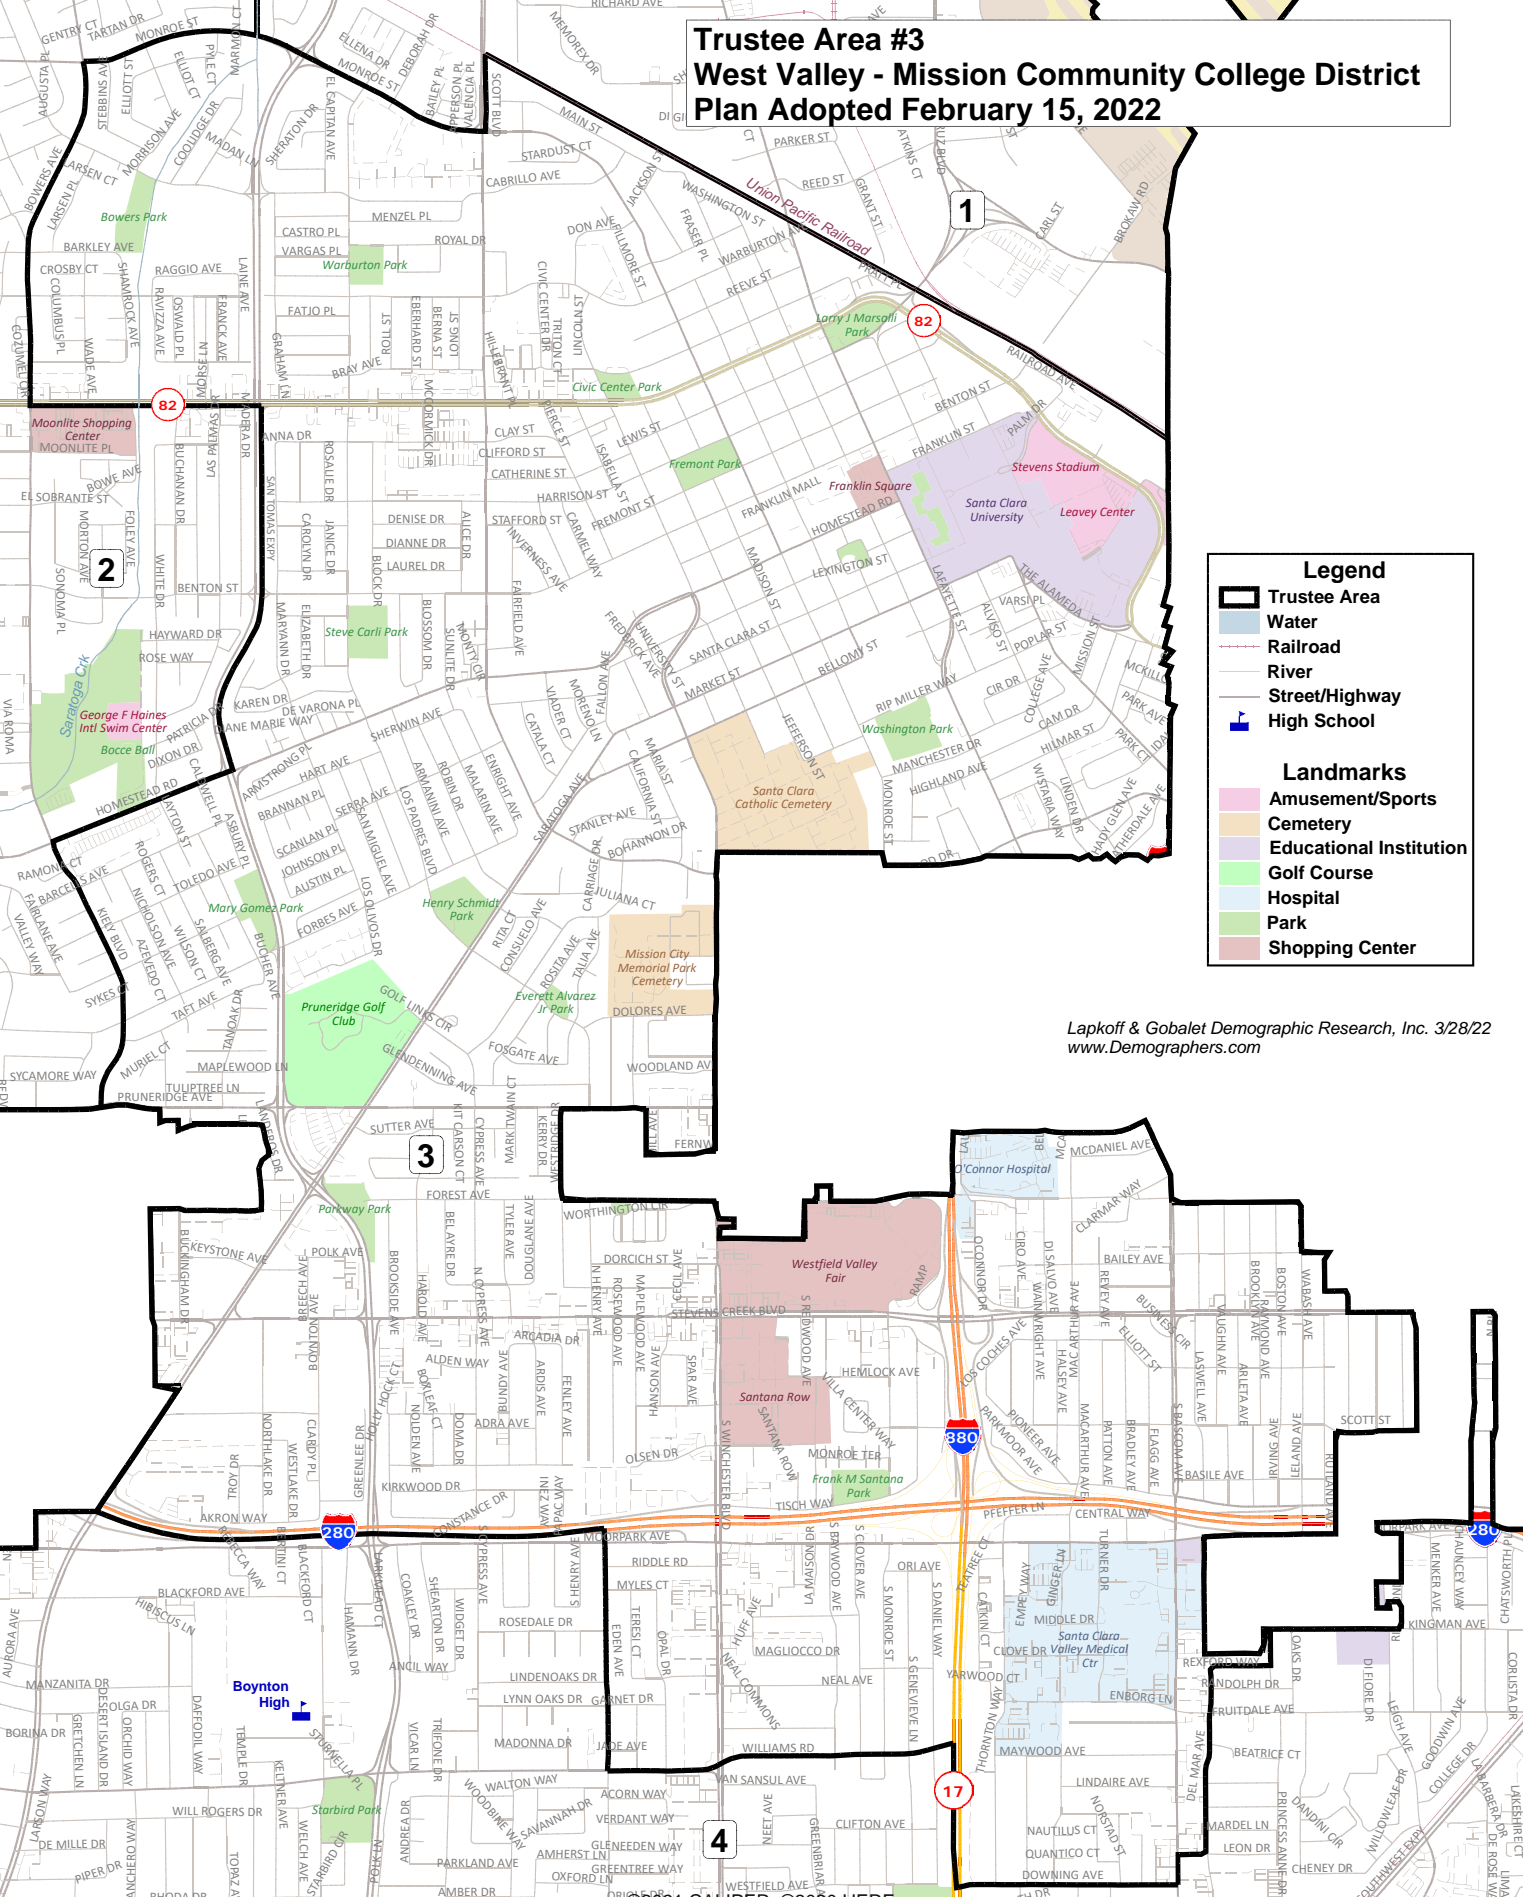

Plan Adopted February 15, 2022

Legend

- Trustee Area
- Water
- Railroad
- River
- Street/Highway
- College
- High School

Landmarks

- Airport
- Amusement/Sports
- Educational Institution
- Golf Course
- Park
- Shopping Center

Lapkoff & Gobalet Demographic Research, Inc. 3/28/22
www.Demographers.com

Trustee Area #2
West Valley - Mission Community College District
Plan Adopted February 15, 2022

Legend

- Trustee Area
- Water
- Railroad
- River
- Street/Highway
- High School

Landmarks

- Amusement/Sports
- Educational Institution
- Golf Course
- Hospital
- Park
- Shopping Center

Trustee Area #3 West Valley - Mission Community College District Plan Adopted February 15, 2022

Legend

- Trustee Area
- Water
- Railroad
- River
- Street/Highway
- ♣ High School

Landmarks

- Amusement/Sports
- Cemetery
- Educational Institution
- Golf Course
- Hospital
- Park
- Shopping Center

Lapckoff & Gobalet Demographic Research, Inc. 3/28/22
www.Demographers.com