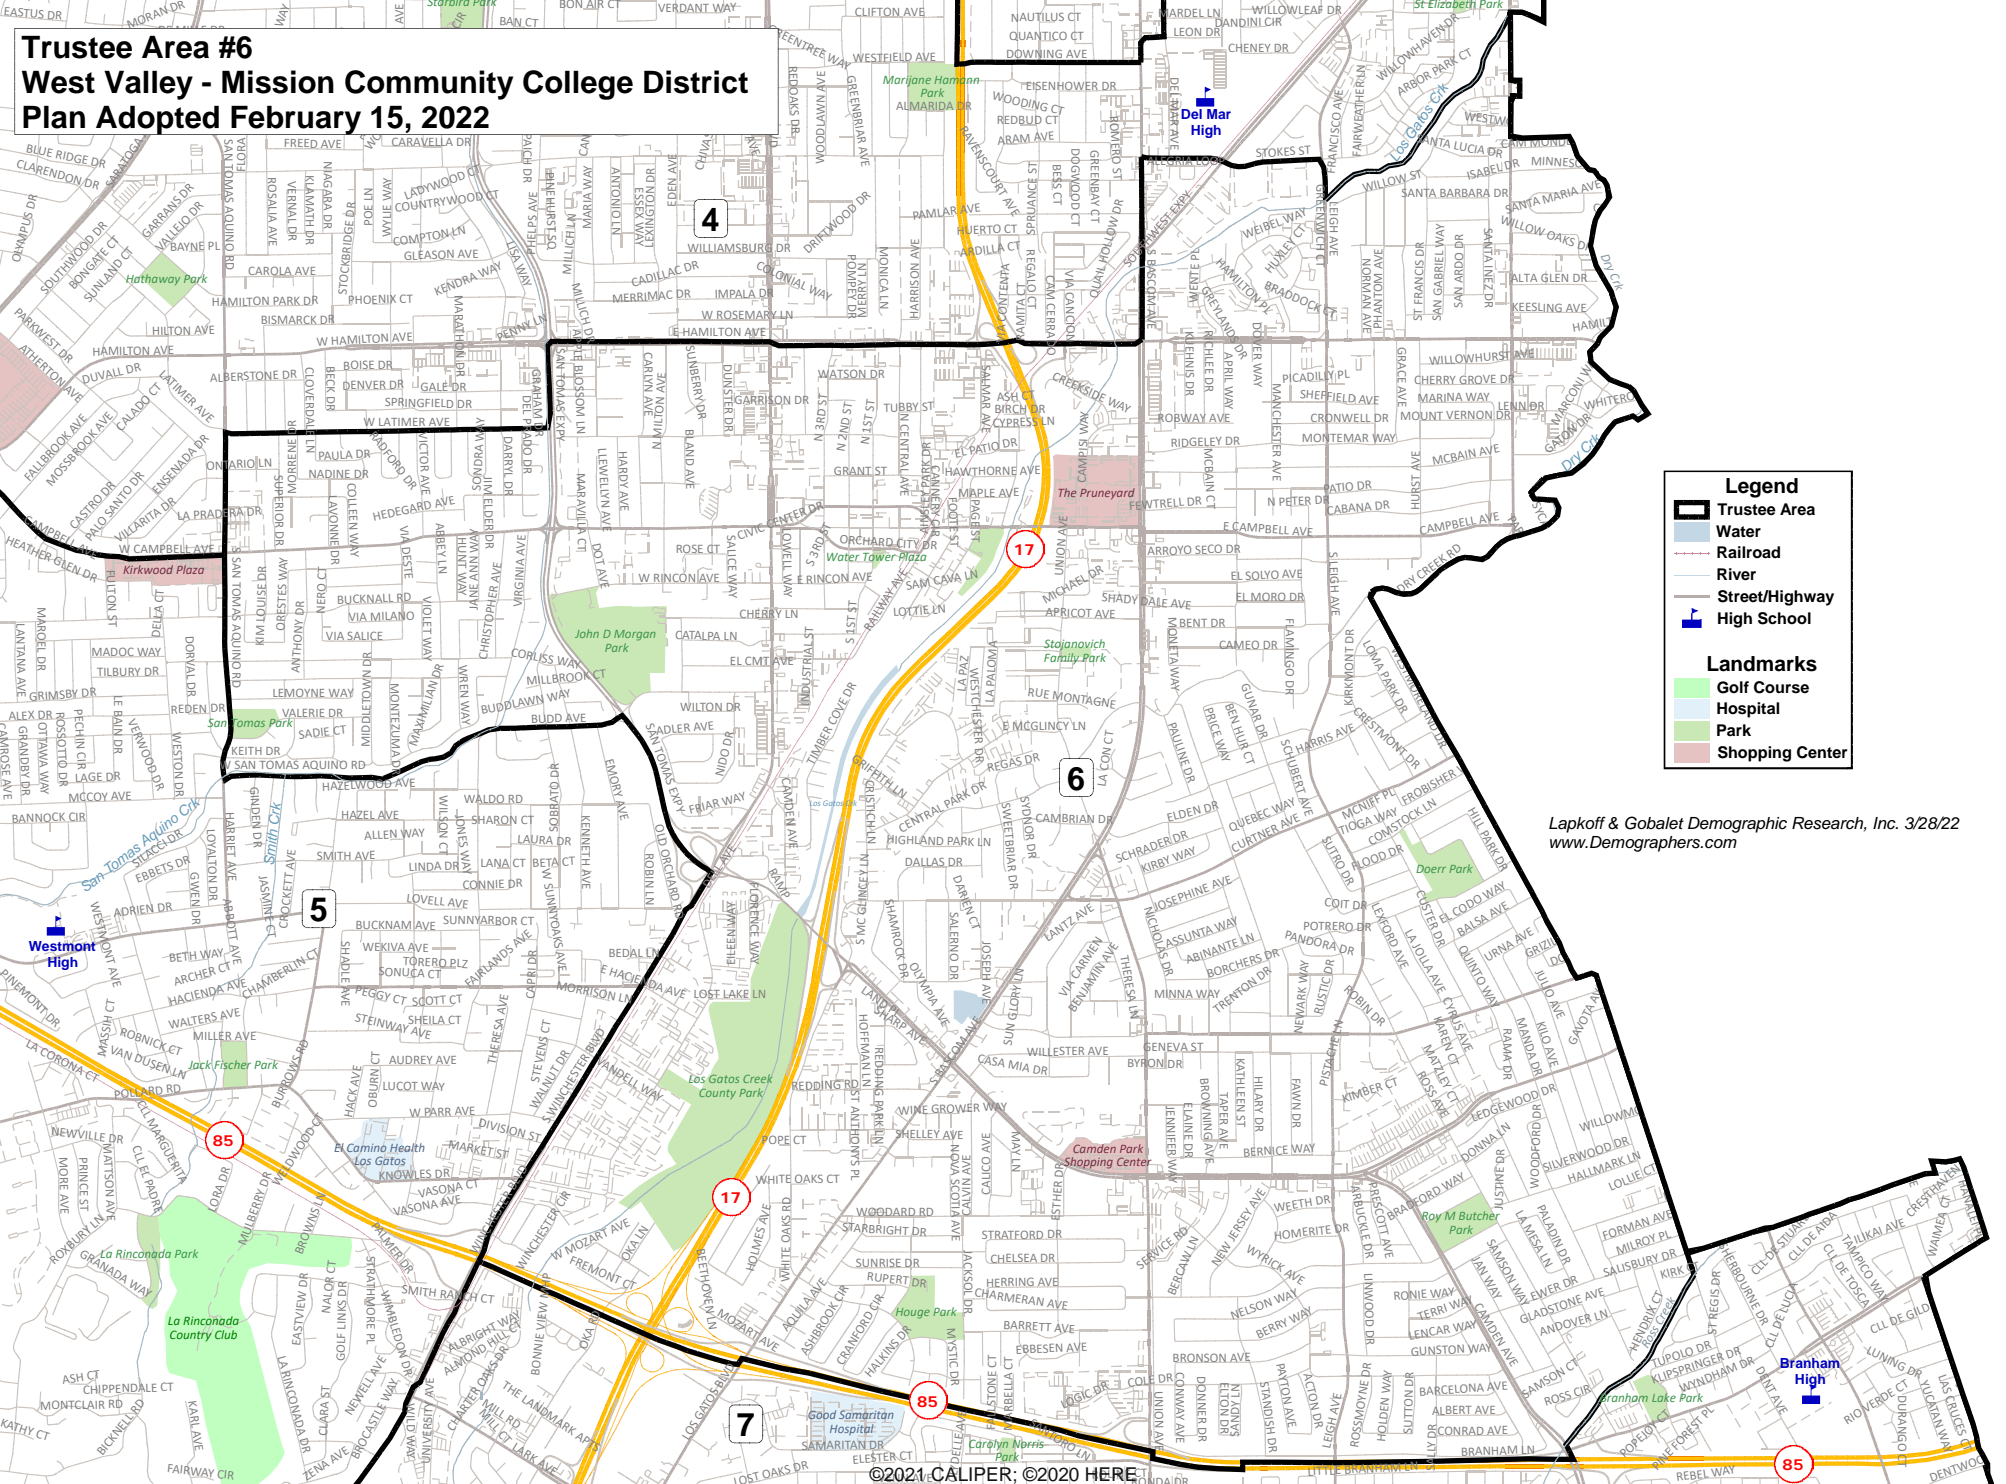

Trustee Area #4 West Valley - Mission Community College District Plan Adopted February 15, 2022

Legend

- Trustee Area
- Water
- Railroad
- River
- Street/Highway
- High School

Landmarks

- Educational Institution
- Golf Course
- Hospital
- Park
- Shopping Center

Lapkoff & Gobalet Demographic Research, Inc. 3/28/22
www.Demographers.com

Trustee Area #5
West Valley - Mission Community College District
Plan Adopted February 15, 2022

Legend

- Trustee Area
- County Boundary
- Water
- River
- Street/Highway
- College
- High School

Landmarks

- Cemetery
- Educational Institution
- Golf Course
- Hospital
- Park
- Shopping Center

Trustee Area #6 West Valley - Mission Community College District Plan Adopted February 15, 2022

Legend

- Trustee Area
- Water
- Railroad
- River
- Street/Highway
- High School