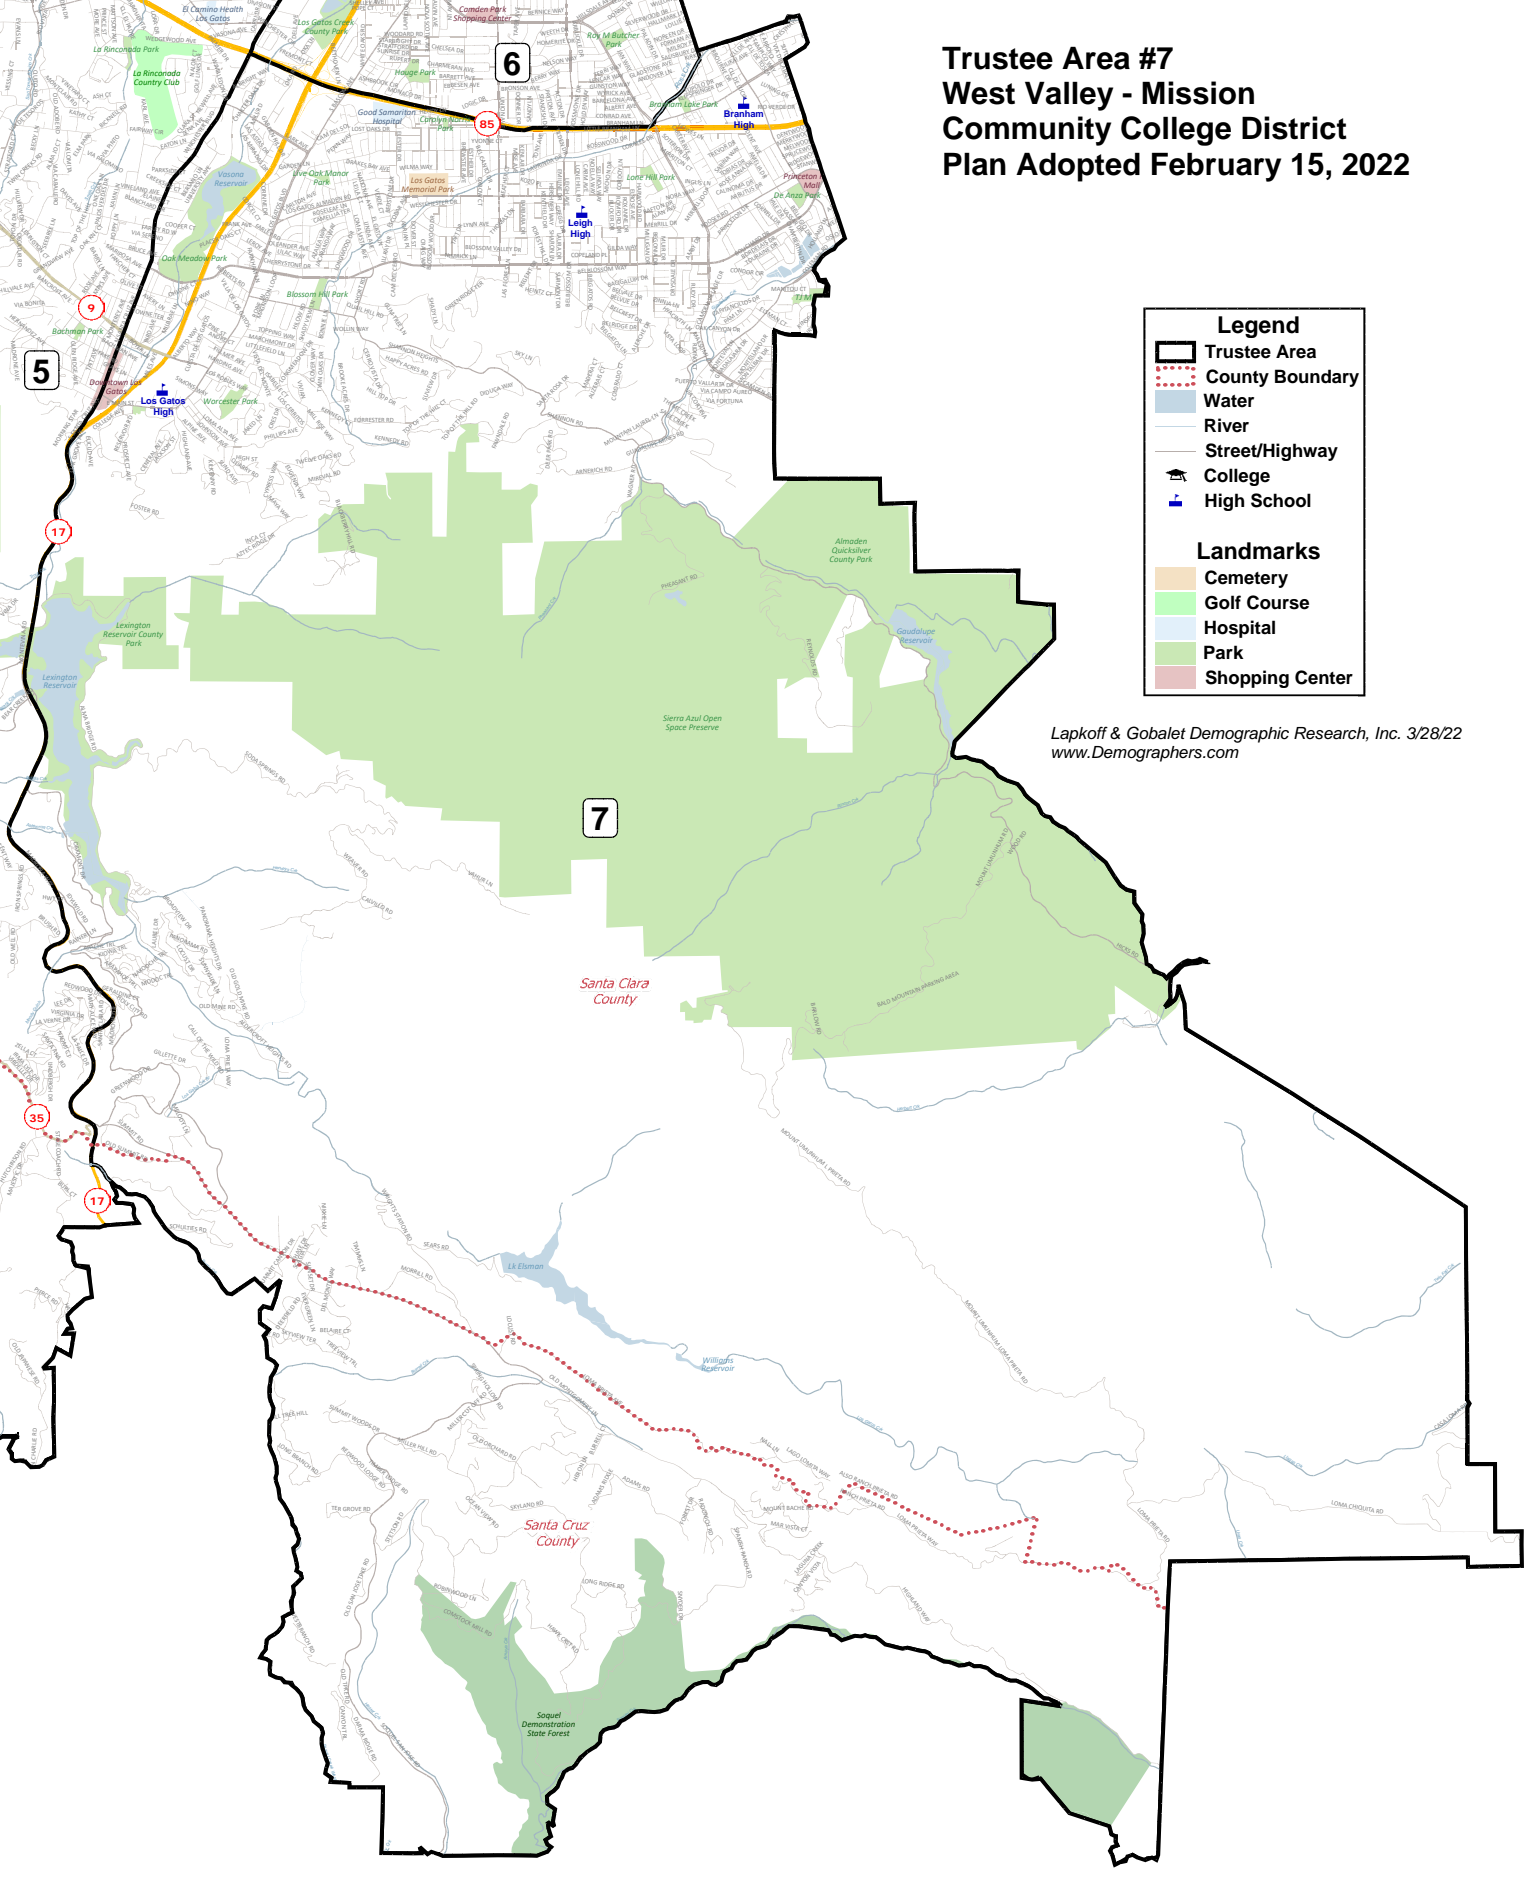

Lapkoff & Gobalet Demographic Research, Inc. 3/28/22
www.Demographers.com

Trustee Area #5
West Valley - Mission Community College District
Plan Adopted February 15, 2022

Legend

- Trustee Area
- County Boundary
- Water
- River
- Street/Highway
- College
- High School

Landmarks

- Cemetery
- Educational Institution
- Golf Course
- Hospital
- Park
- Shopping Center

Trustee Area #6 West Valley - Mission Community College District Plan Adopted February 15, 2022

Legend

- Trustee Area
- Water
- Railroad
- River
- Street/Highway
- High School

Landmarks

- Golf Course
- Hospital
- Park
- Shopping Center

Lapko & Gobalet Demographic Research, Inc. 3/28/22
www.Demographers.com

Trustee Area #7 West Valley - Mission Community College District Plan Adopted February 15, 2022