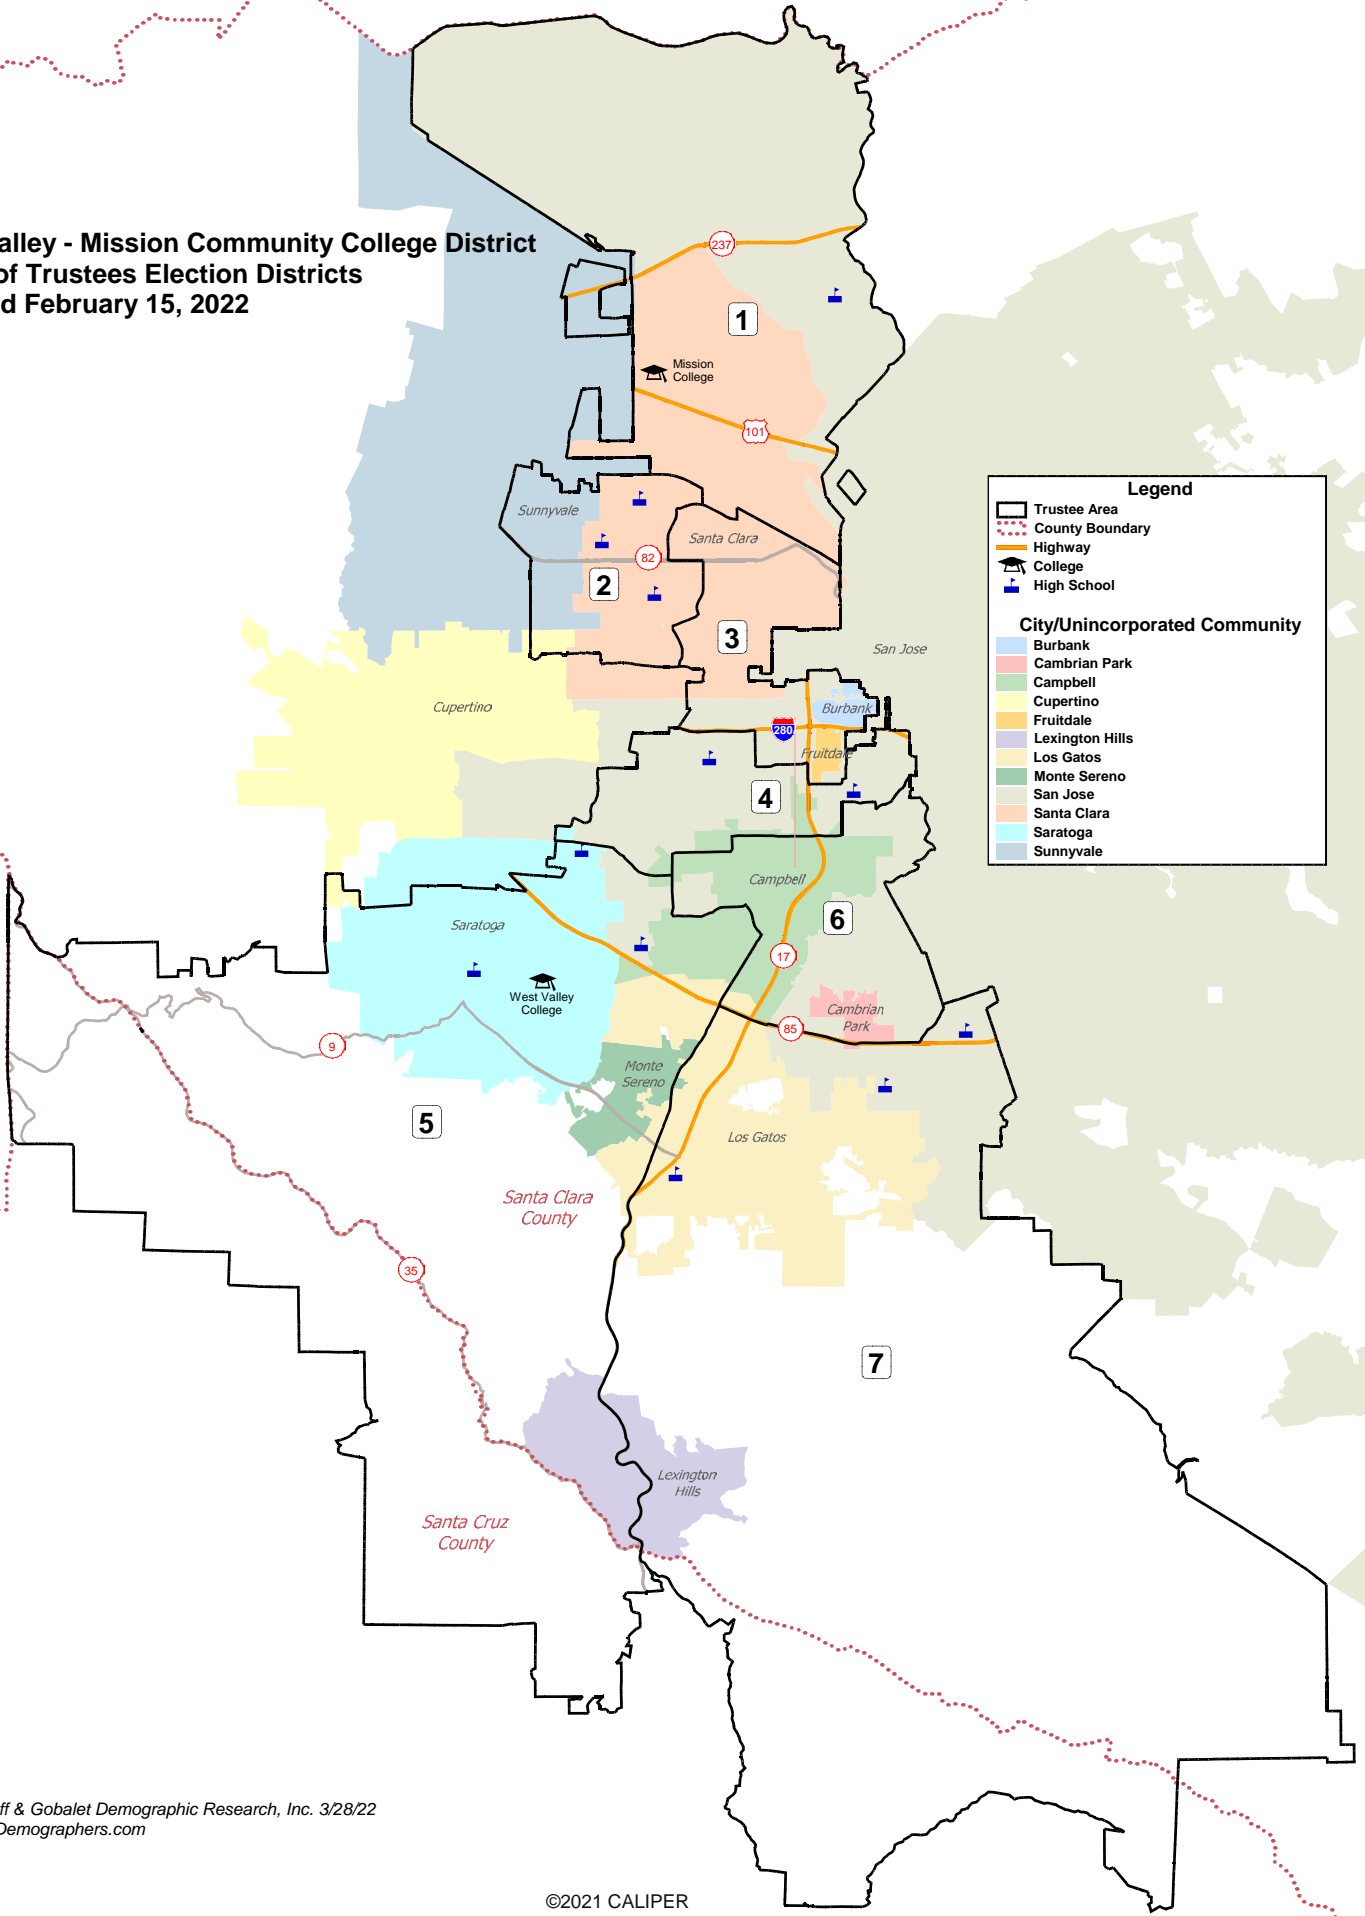

**West Valley - Mission Community College District
Board of Trustees Election Districts
Adopted February 15, 2022**

Legend

- Trustee Area
- County Boundary
- Highway
- College
- High School

City/Unincorporated Community

- Burbank
- Cambrian Park
- Campbell
- Cupertino
- Fruitdale
- Lexington Hills
- Los Gatos
- Monte Sereno
- San Jose
- Santa Clara
- Saratoga
- Sunnyvale

Trustee Area #1

West Valley - Mission Community College District

Plan Adopted February 15, 2022

Legend

- Trustee Area
- Water
- Railroad
- River
- Street/Highway
- College
- High School

Landmarks

- Airport
- Amusement/Sports
- Educational Institution
- Golf Course
- Park
- Shopping Center

Lapkoff & Gobalet Demographic Research, Inc. 3/28/22
www.Demographers.com

Trustee Area #2
West Valley - Mission Community College District
Plan Adopted February 15, 2022

Legend

- Trustee Area
- Water
- Railroad
- River
- Street/Highway
- High School