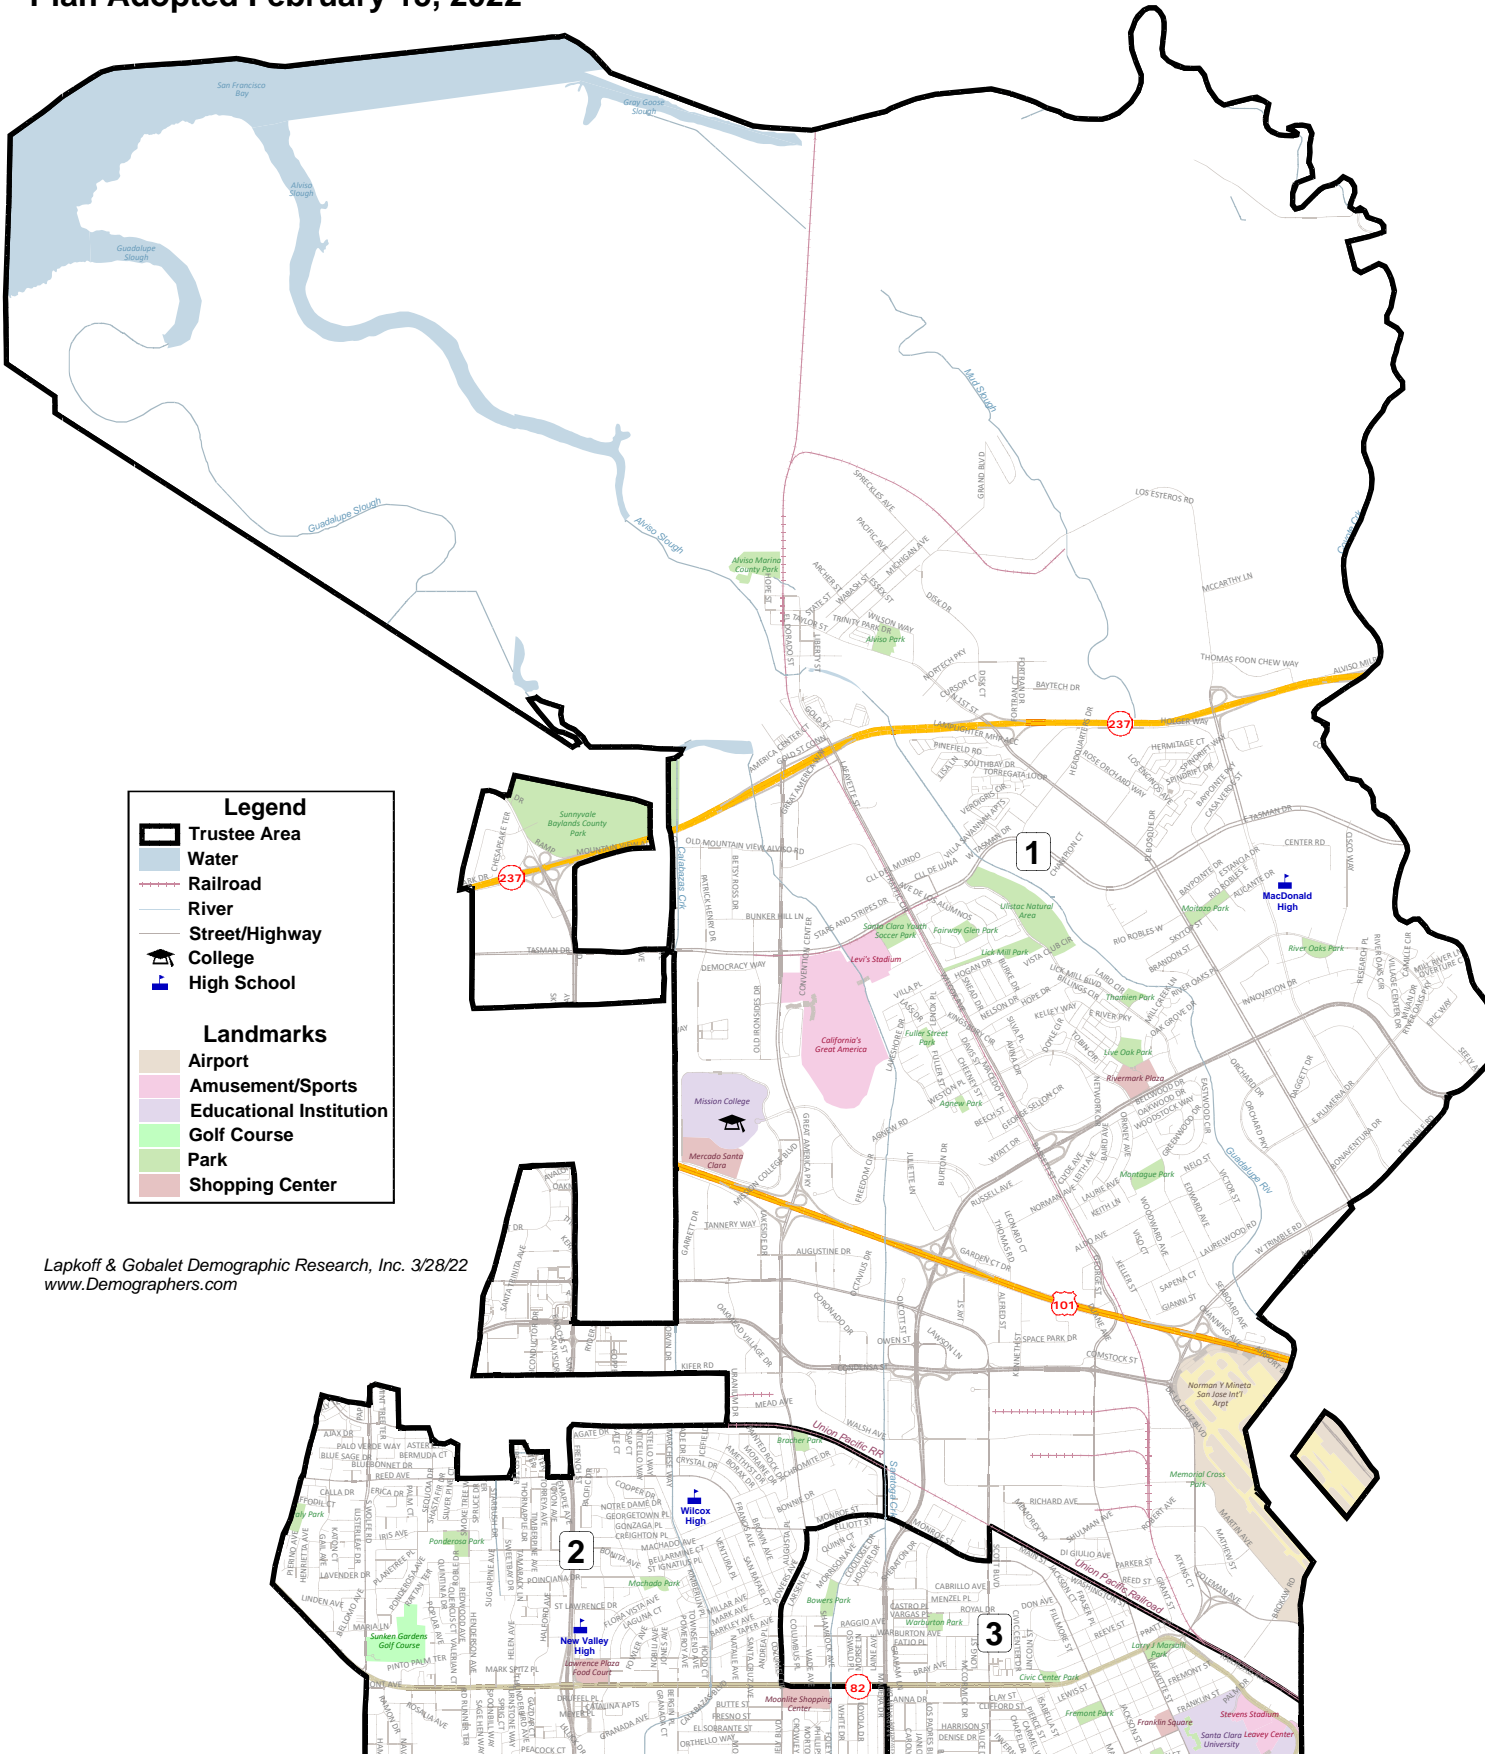

**West Valley - Mission Community College District
Board of Trustees Election Districts
Adopted February 15, 2022**

Legend

- Trustee Area
- County Boundary
- Highway
- College
- High School

City/Unincorporated Community

- Burbank
- Cambrian Park
- Campbell
- Cupertino
- Fruitdale
- Lexington Hills
- Los Gatos
- Monte Sereno
- San Jose
- Santa Clara
- Saratoga
- Sunnyvale

Trustee Area #1

West Valley - Mission Community College District

Plan Adopted February 15, 2022

Legend

- Trustee Area
- Water
- Railroad
- River
- Street/Highway
- College
- High School

Landmarks

- Airport
- Amusement/Sports
- Educational Institution
- Golf Course
- Park
- Shopping Center

Lapkoff & Gobalet Demographic Research, Inc. 3/28/22
www.Demographers.com

Trustee Area #2
West Valley - Mission Community College District
Plan Adopted February 15, 2022

Legend

- Trustee Area
- Water
- Railroad
- River
- Street/Highway
- High School