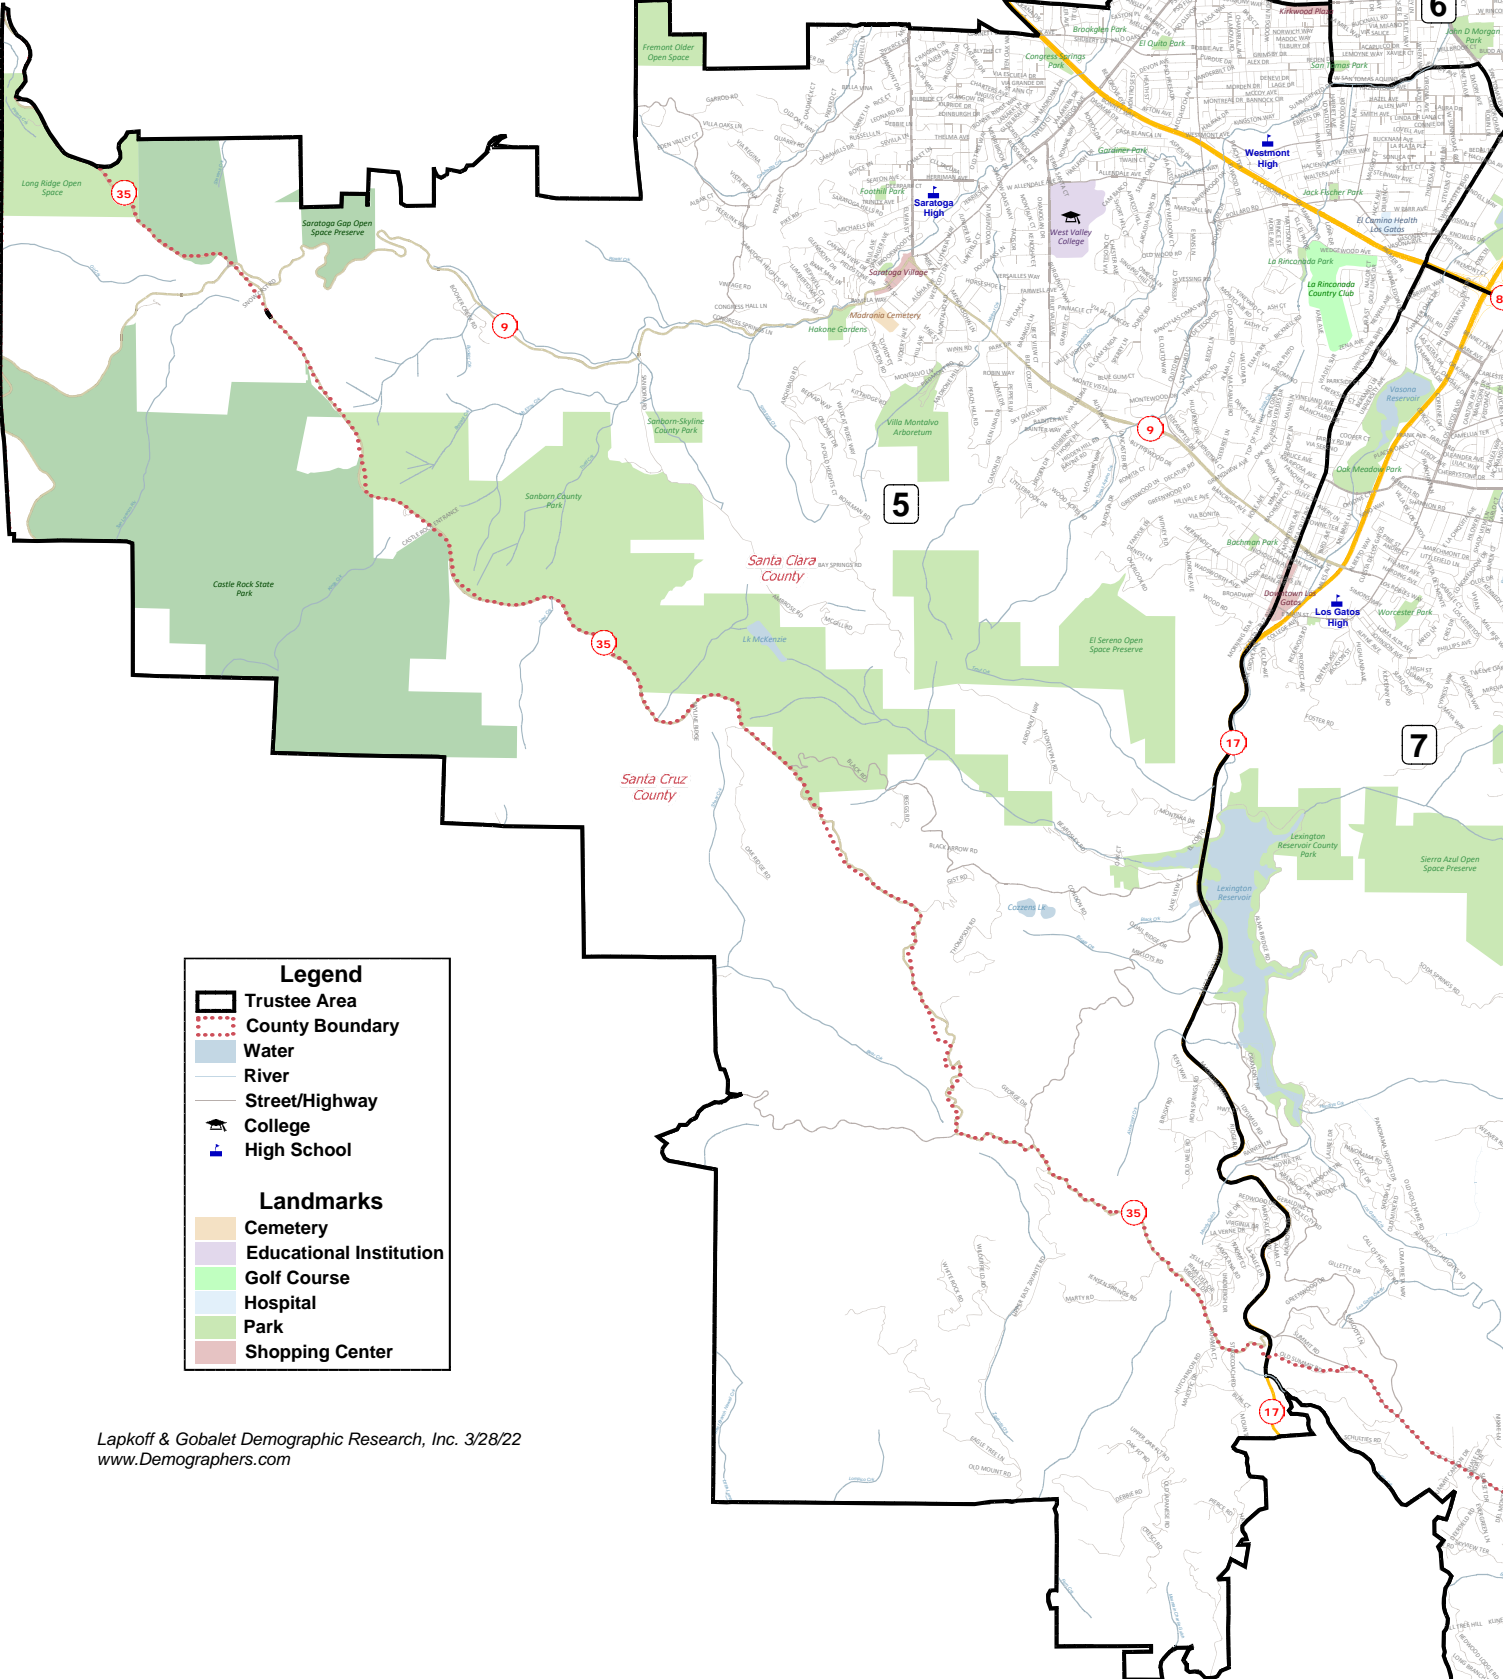

Trustee Area #4 West Valley - Mission Community College District Plan Adopted February 15, 2022

Legend

- Trustee Area
- Water
- Railroad
- River
- Street/Highway
- High School

Landmarks

- Educational Institution
- Golf Course
- Hospital
- Park
- Shopping Center

Lapkoff & Gobalet Demographic Research, Inc. 3/28/22
www.Demographers.com

Trustee Area #5
West Valley - Mission Community College District
Plan Adopted February 15, 2022

Legend

- Trustee Area
- County Boundary
- Water
- River
- Street/Highway
- College
- High School

Landmarks

- Cemetery
- Educational Institution
- Golf Course
- Hospital
- Park
- Shopping Center

Trustee Area #6 West Valley - Mission Community College District Plan Adopted February 15, 2022

Legend

- Trustee Area
- Water
- Railroad
- River
- Street/Highway
- High School