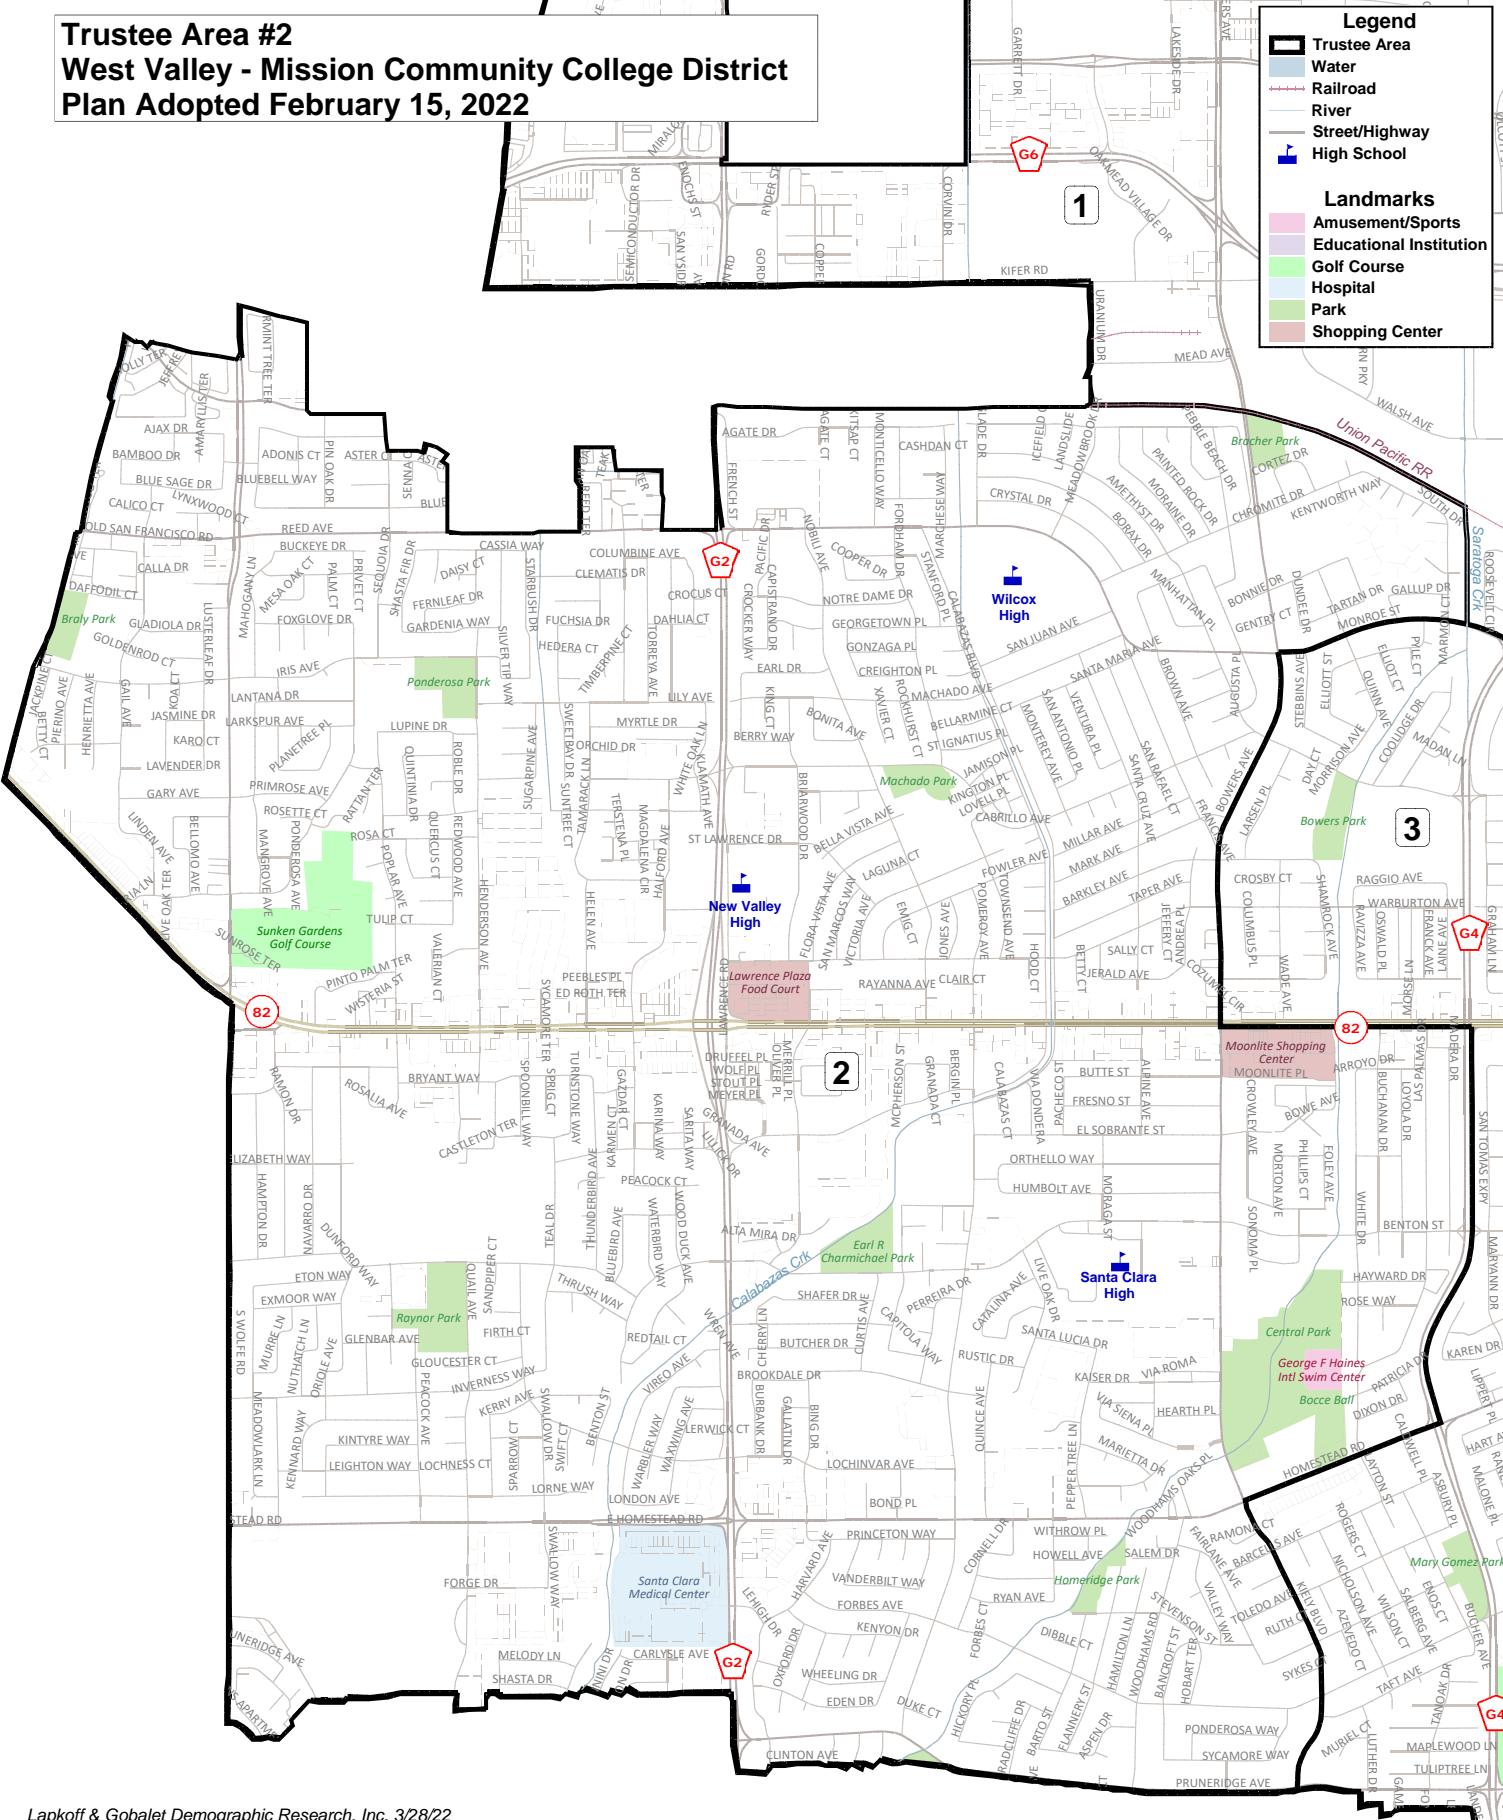

Plan Adopted February 15, 2022

Legend

- Trustee Area
- Water
- Railroad
- River
- Street/Highway
- College
- High School

Landmarks

- Airport
- Amusement/Sports
- Educational Institution
- Golf Course
- Park
- Shopping Center

Lapkoff & Gobalet Demographic Research, Inc. 3/28/22
www.Demographers.com

Trustee Area #2
West Valley - Mission Community College District
Plan Adopted February 15, 2022

Legend

- Trustee Area
- Water
- Railroad
- River
- Street/Highway
- High School

Landmarks

- Amusement/Sports
- Educational Institution
- Golf Course
- Hospital
- Park
- Shopping Center

Trustee Area #3 West Valley - Mission Community College District Plan Adopted February 15, 2022

Legend

- Trustee Area
- Water
- Railroad
- River
- Street/Highway
- ♣ High School

Landmarks

- Amusement/Sports
- Cemetery
- Educational Institution
- Golf Course
- Hospital
- Park
- Shopping Center

Lapckoff & Gobalet Demographic Research, Inc. 3/28/22
www.Demographers.com