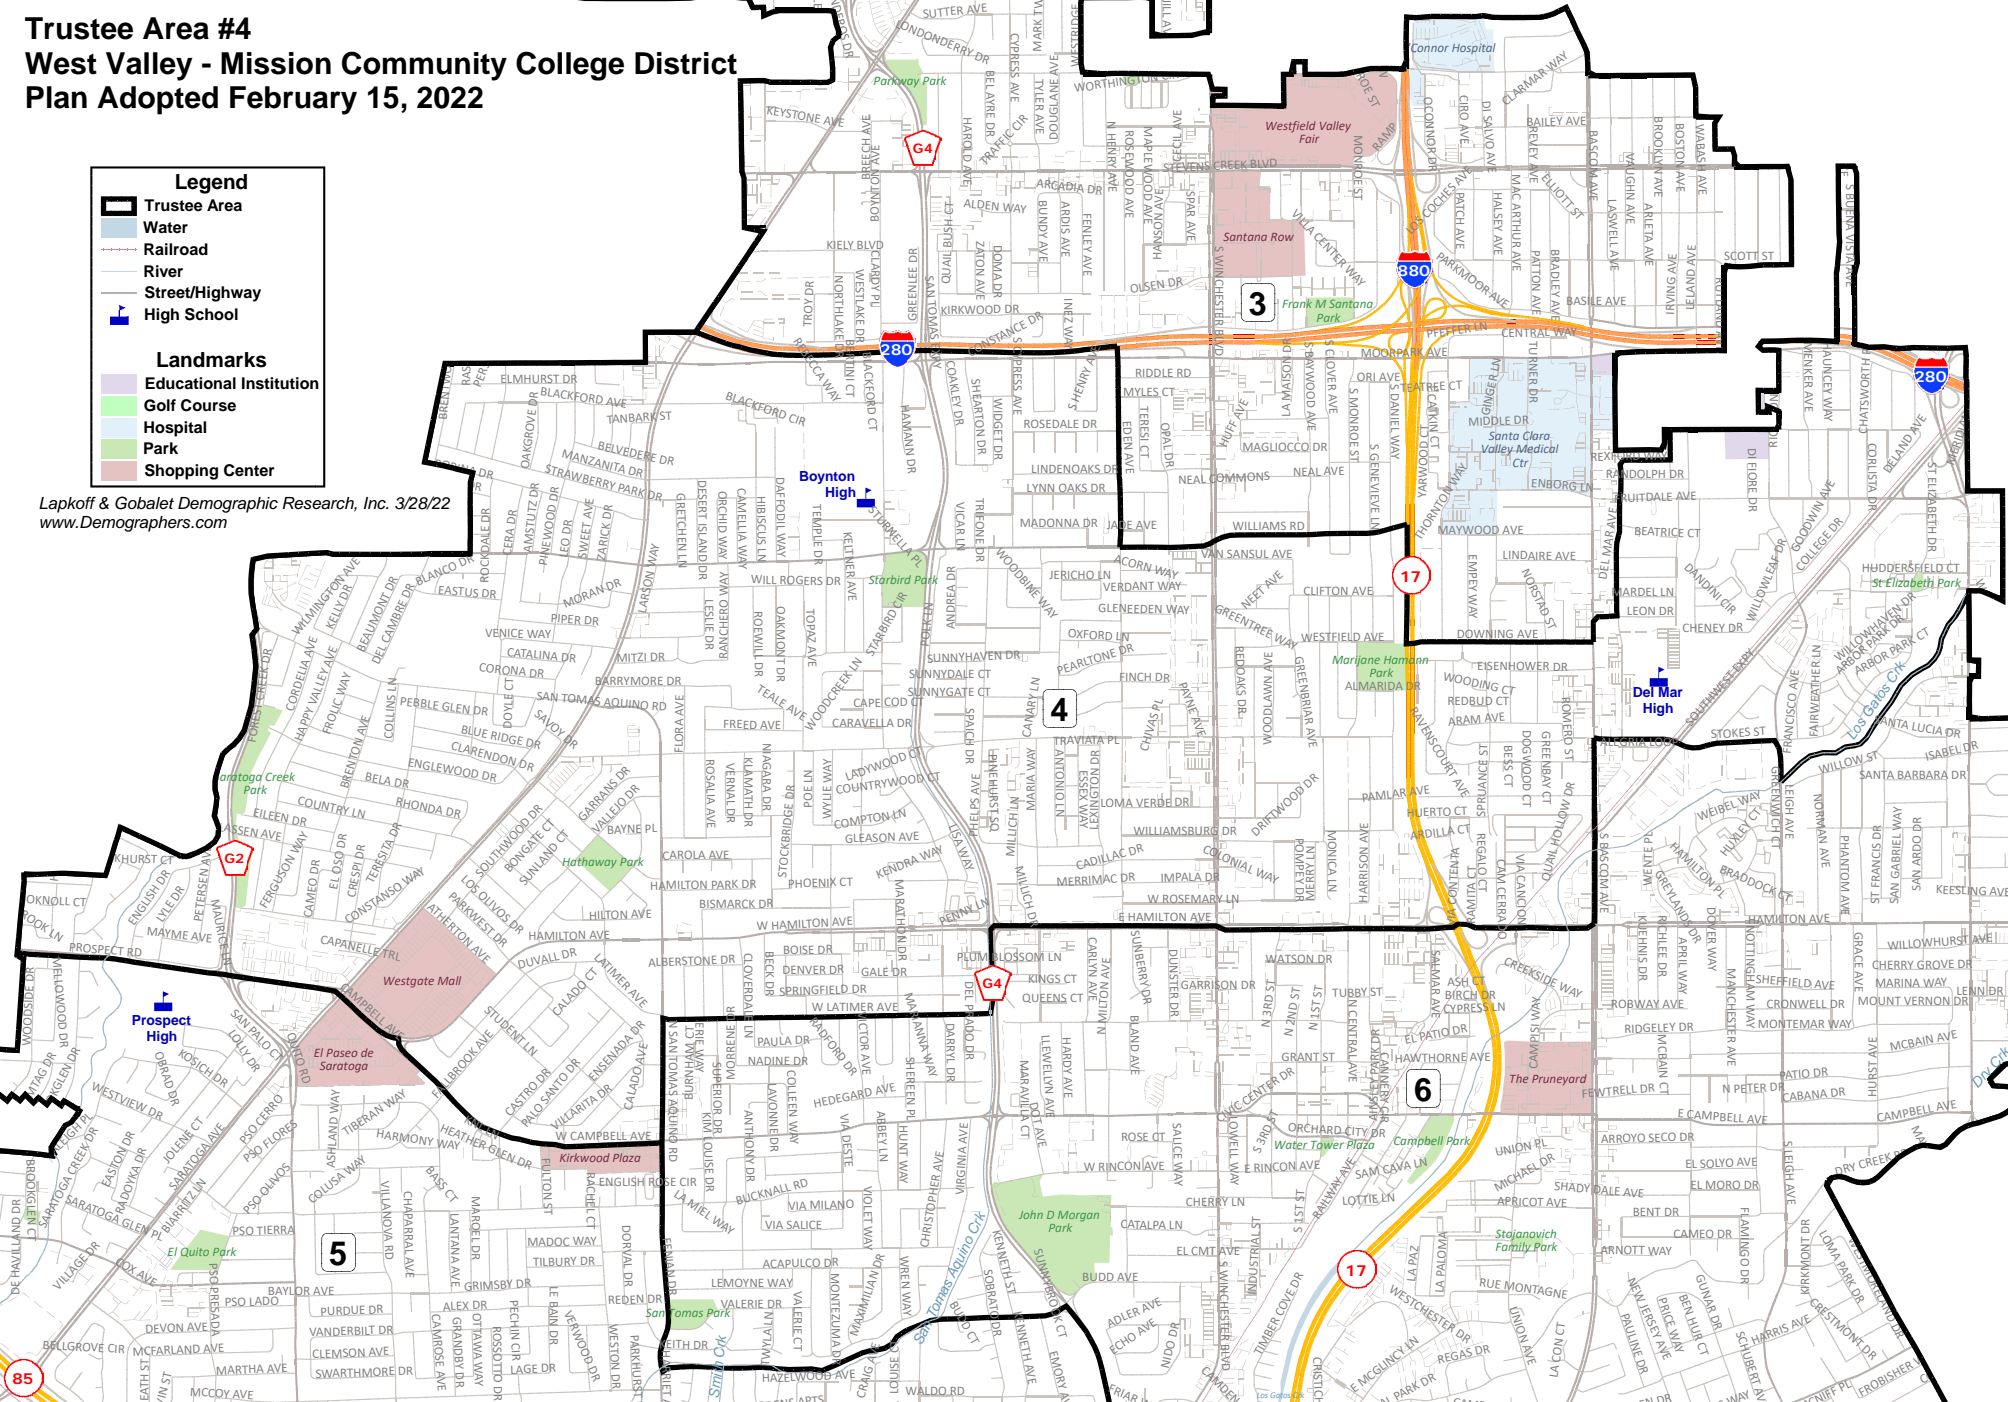

- Trustee Area
- Water
- Railroad
- River
- Street/Highway
- ♣ High School

Landmarks

- Amusement/Sports
- Cemetery
- Educational Institution
- Golf Course
- Hospital
- Park
- Shopping Center

Lapckoff & Gobalet Demographic Research, Inc. 3/28/22
www.Demographers.com

Trustee Area #4 West Valley - Mission Community College District Plan Adopted February 15, 2022

Legend

- Trustee Area
- Water
- Railroad
- River
- Street/Highway
- High School

Landmarks

- Educational Institution
- Golf Course
- Hospital
- Park
- Shopping Center

Lapkoff & Gobalet Demographic Research, Inc. 3/28/22
www.Demographers.com

Trustee Area #5
West Valley - Mission Community College District
Plan Adopted February 15, 2022

Legend

- Trustee Area
- County Boundary
- Water
- River
- Street/Highway
- College
- High School

Landmarks

- Cemetery
- Educational Institution
- Golf Course
- Hospital
- Park
- Shopping Center

Trustee Area #6 West Valley - Mission Community College District Plan Adopted February 15, 2022

Legend

- Trustee Area
- Water
- Railroad
- River
- Street/Highway
- High School