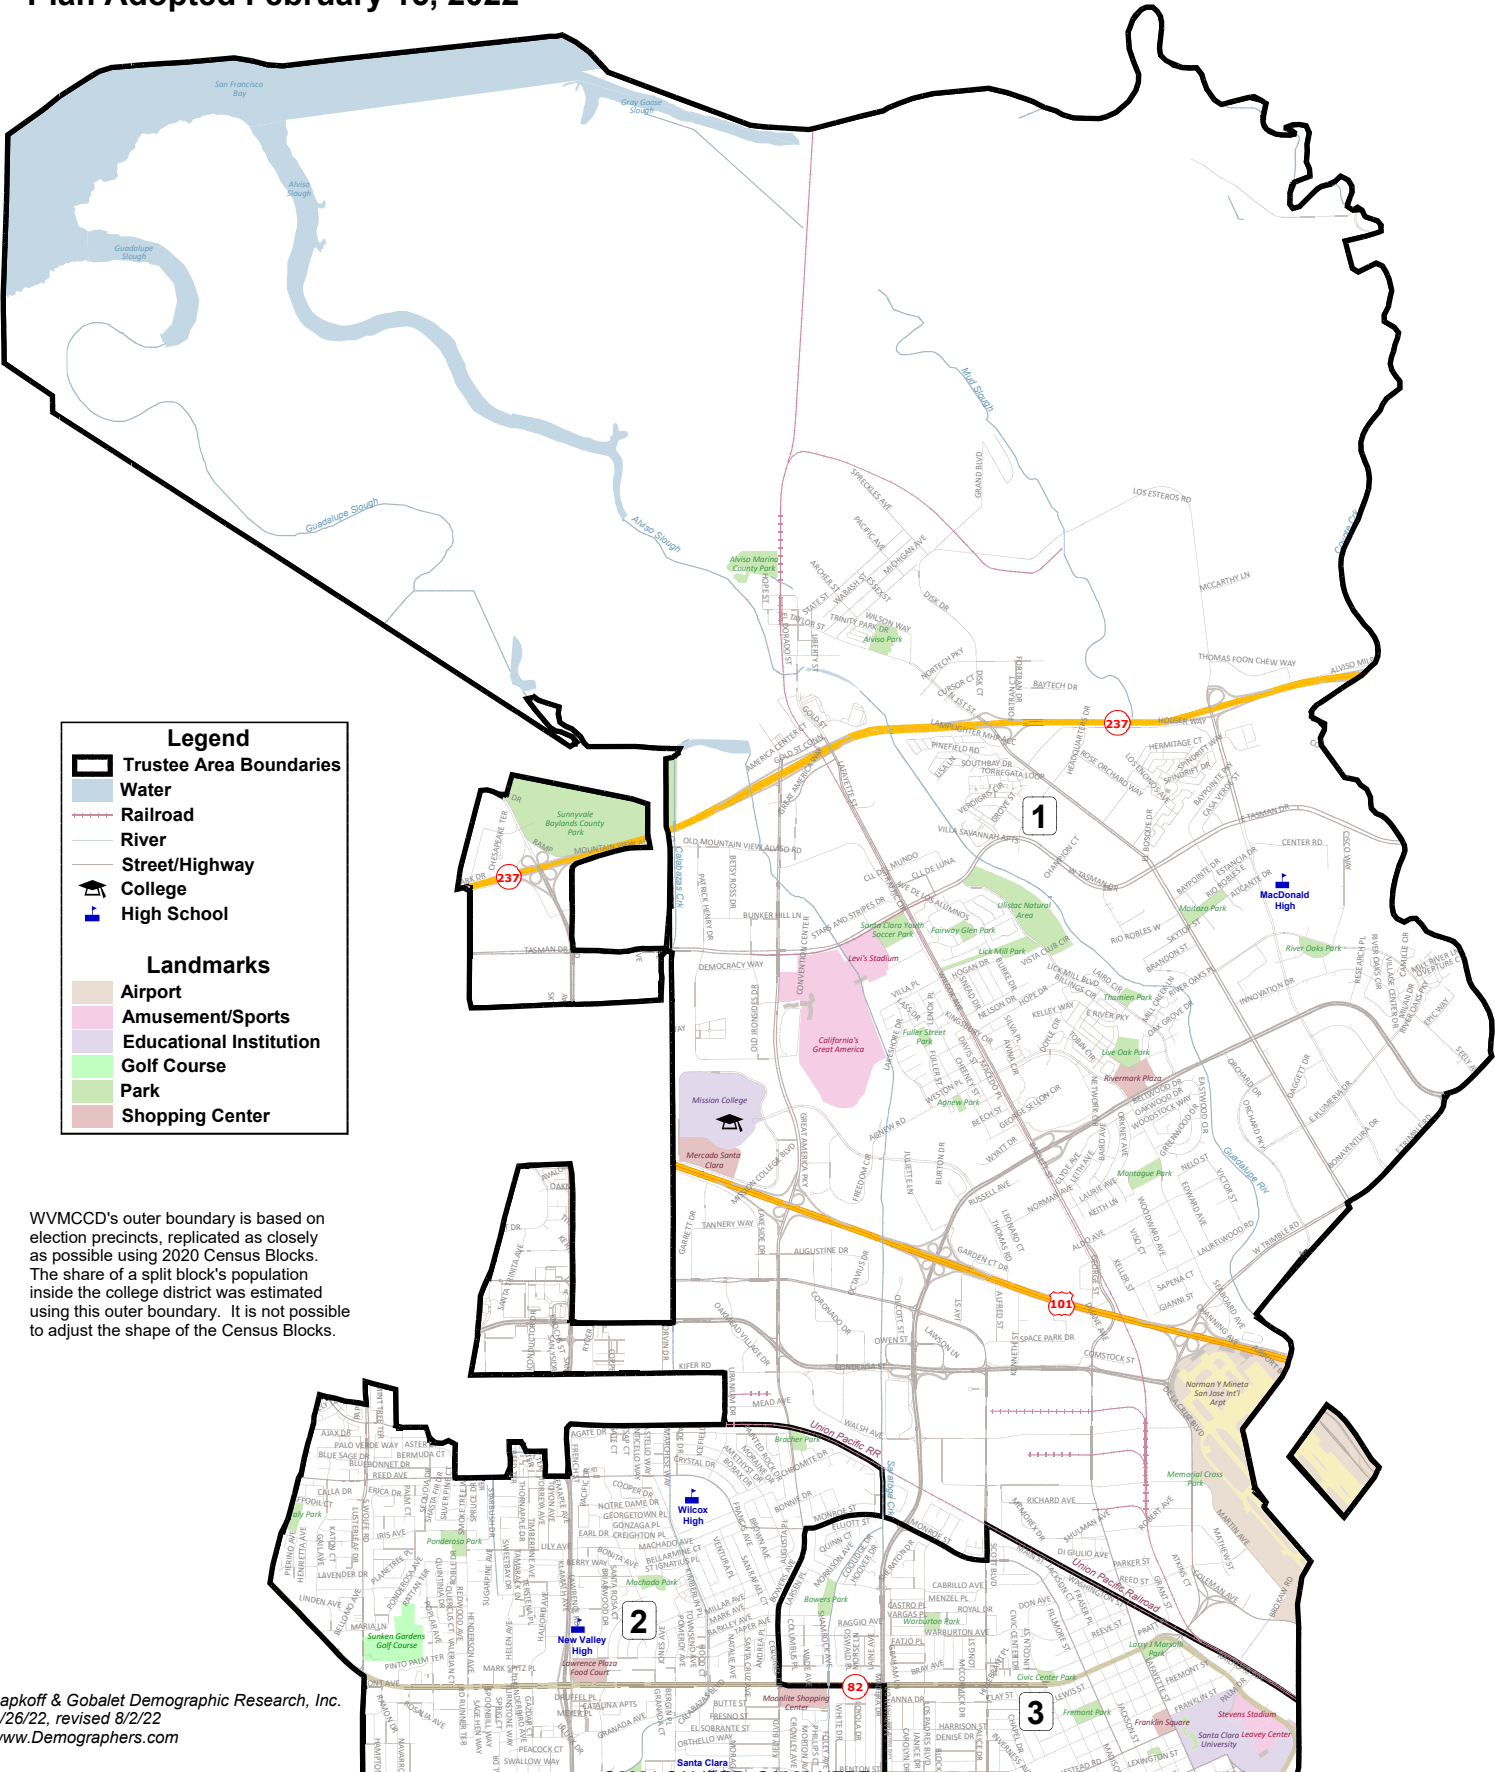

Trustee Area 1

West Valley - Mission Community College District

Plan Adopted February 15, 2022

Legend

- Trustee Area Boundaries
- Water
- Railroad
- River
- Street/Highway
- College
- High School

Landmarks

- Airport
- Amusement/Sports
- Educational Institution
- Golf Course
- Park
- Shopping Center

WVMCCD's outer boundary is based on election precincts, replicated as closely as possible using 2020 Census Blocks. The share of a split block's population inside the college district was estimated using this outer boundary. It is not possible to adjust the shape of the Census Blocks.