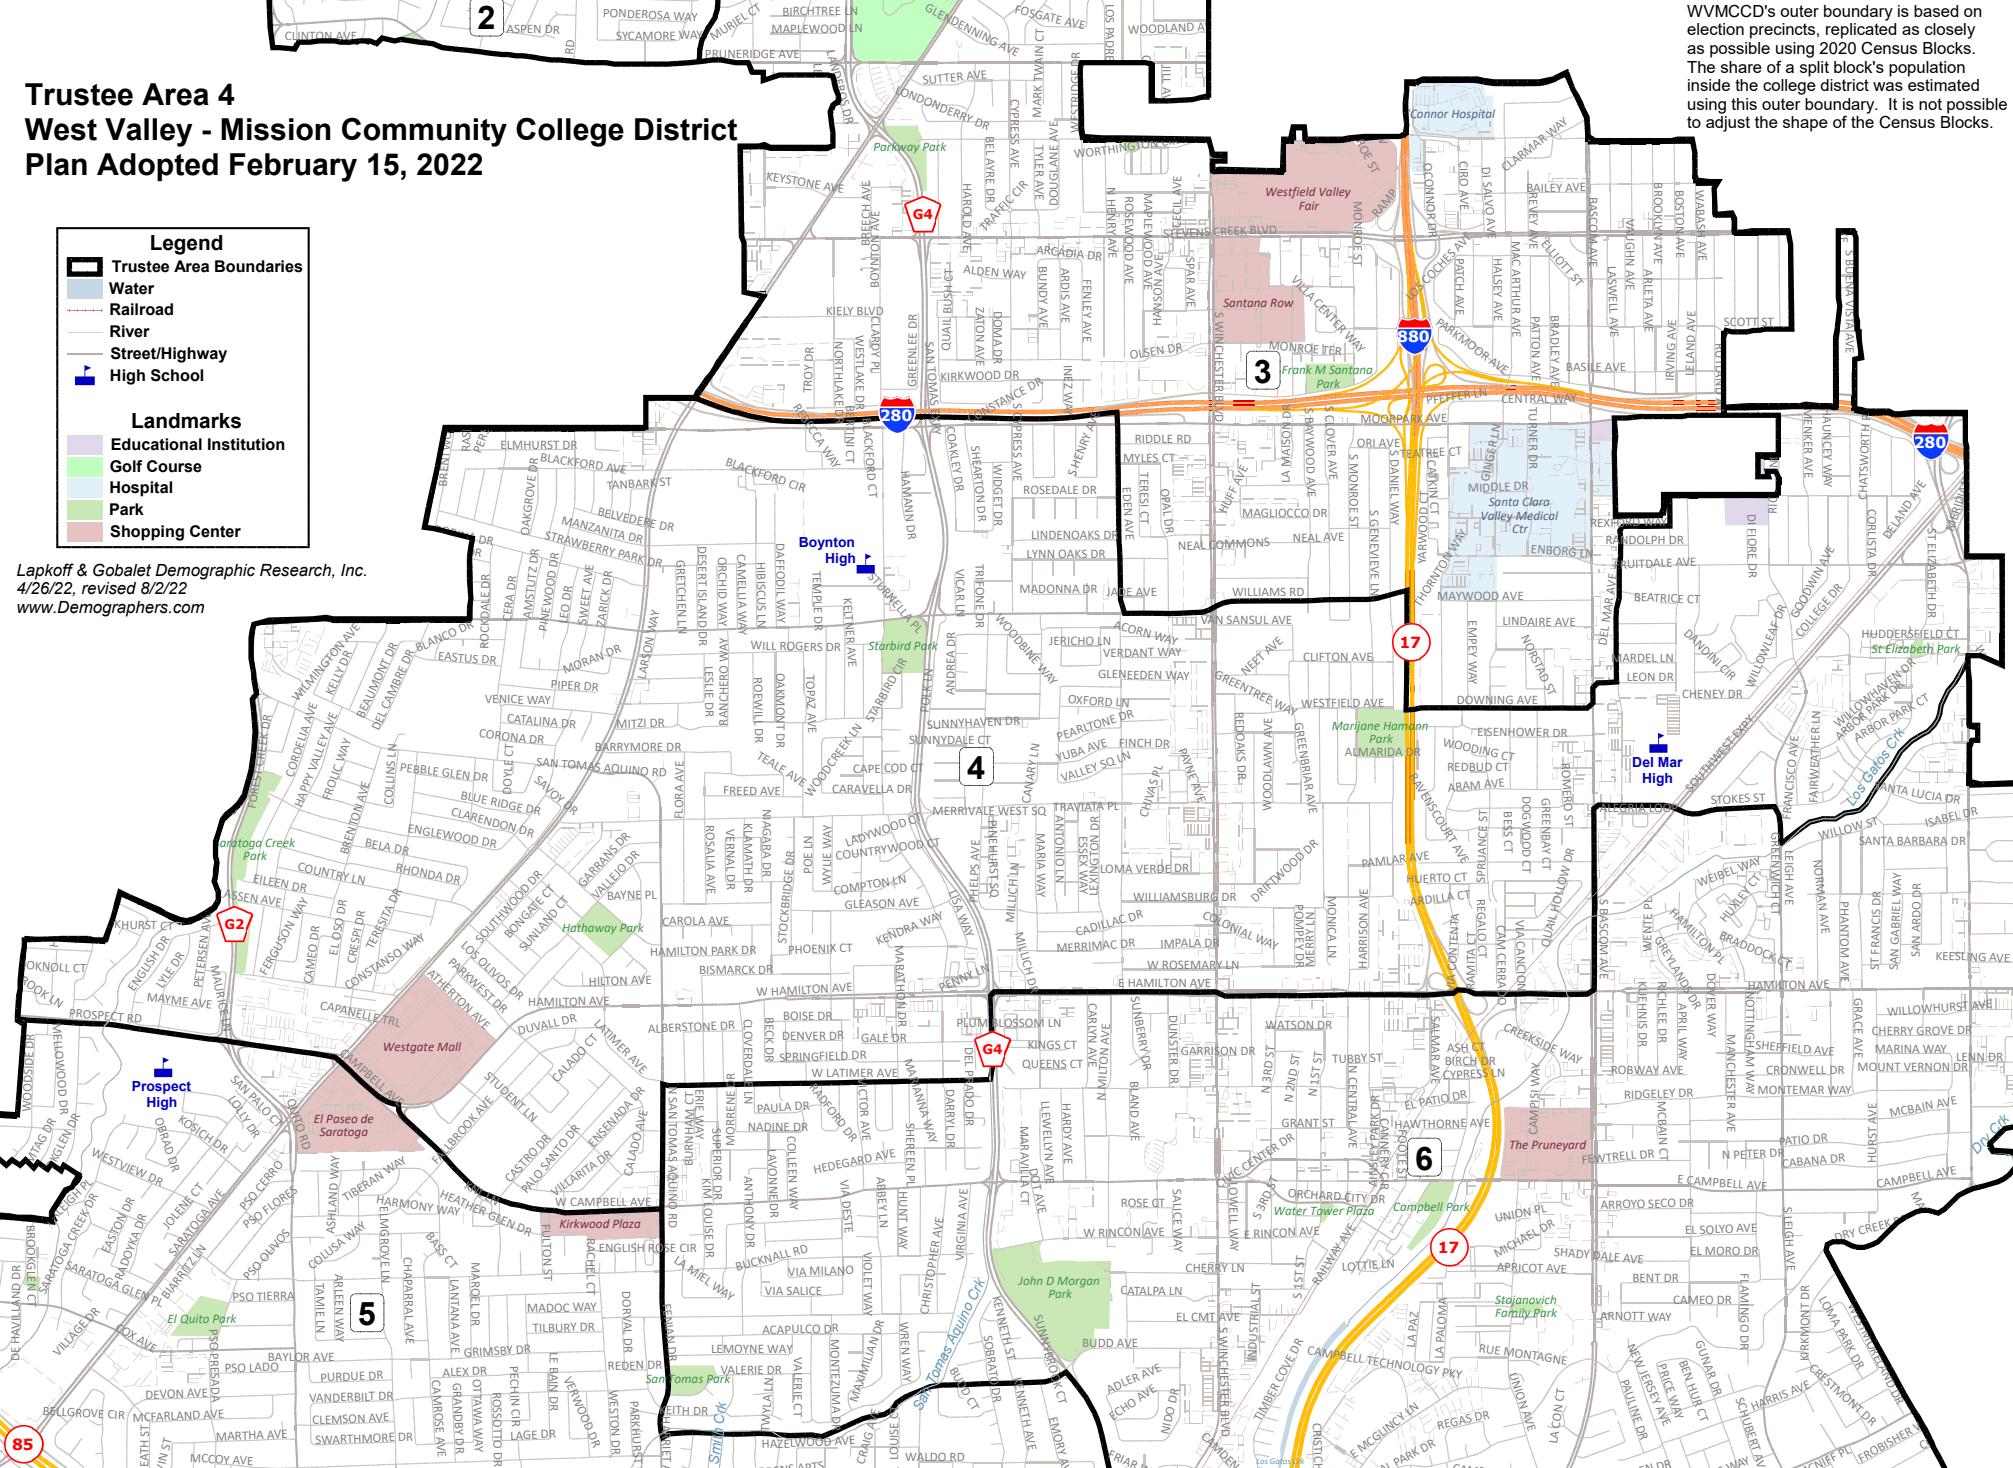

### Plan Adopted February 15, 2022

WVMMCCD's outer boundary is based on election precincts, replicated as closely as possible using 2020 Census Blocks. The share of a split block's population inside the college district was estimated using this outer boundary. It is not possible to adjust the shape of the Census Blocks.

**Legend**

- Trustee Area Boundaries
- Water
- Railroad
- River
- Street/Highway
- High School

**Landmarks**

- Educational Institution
- Golf Course
- Hospital
- Park
- Shopping Center

Lapkoff & Gobalet Demographic Research, Inc.  
 4/26/22, revised 8/2/22  
 www.Demographers.com