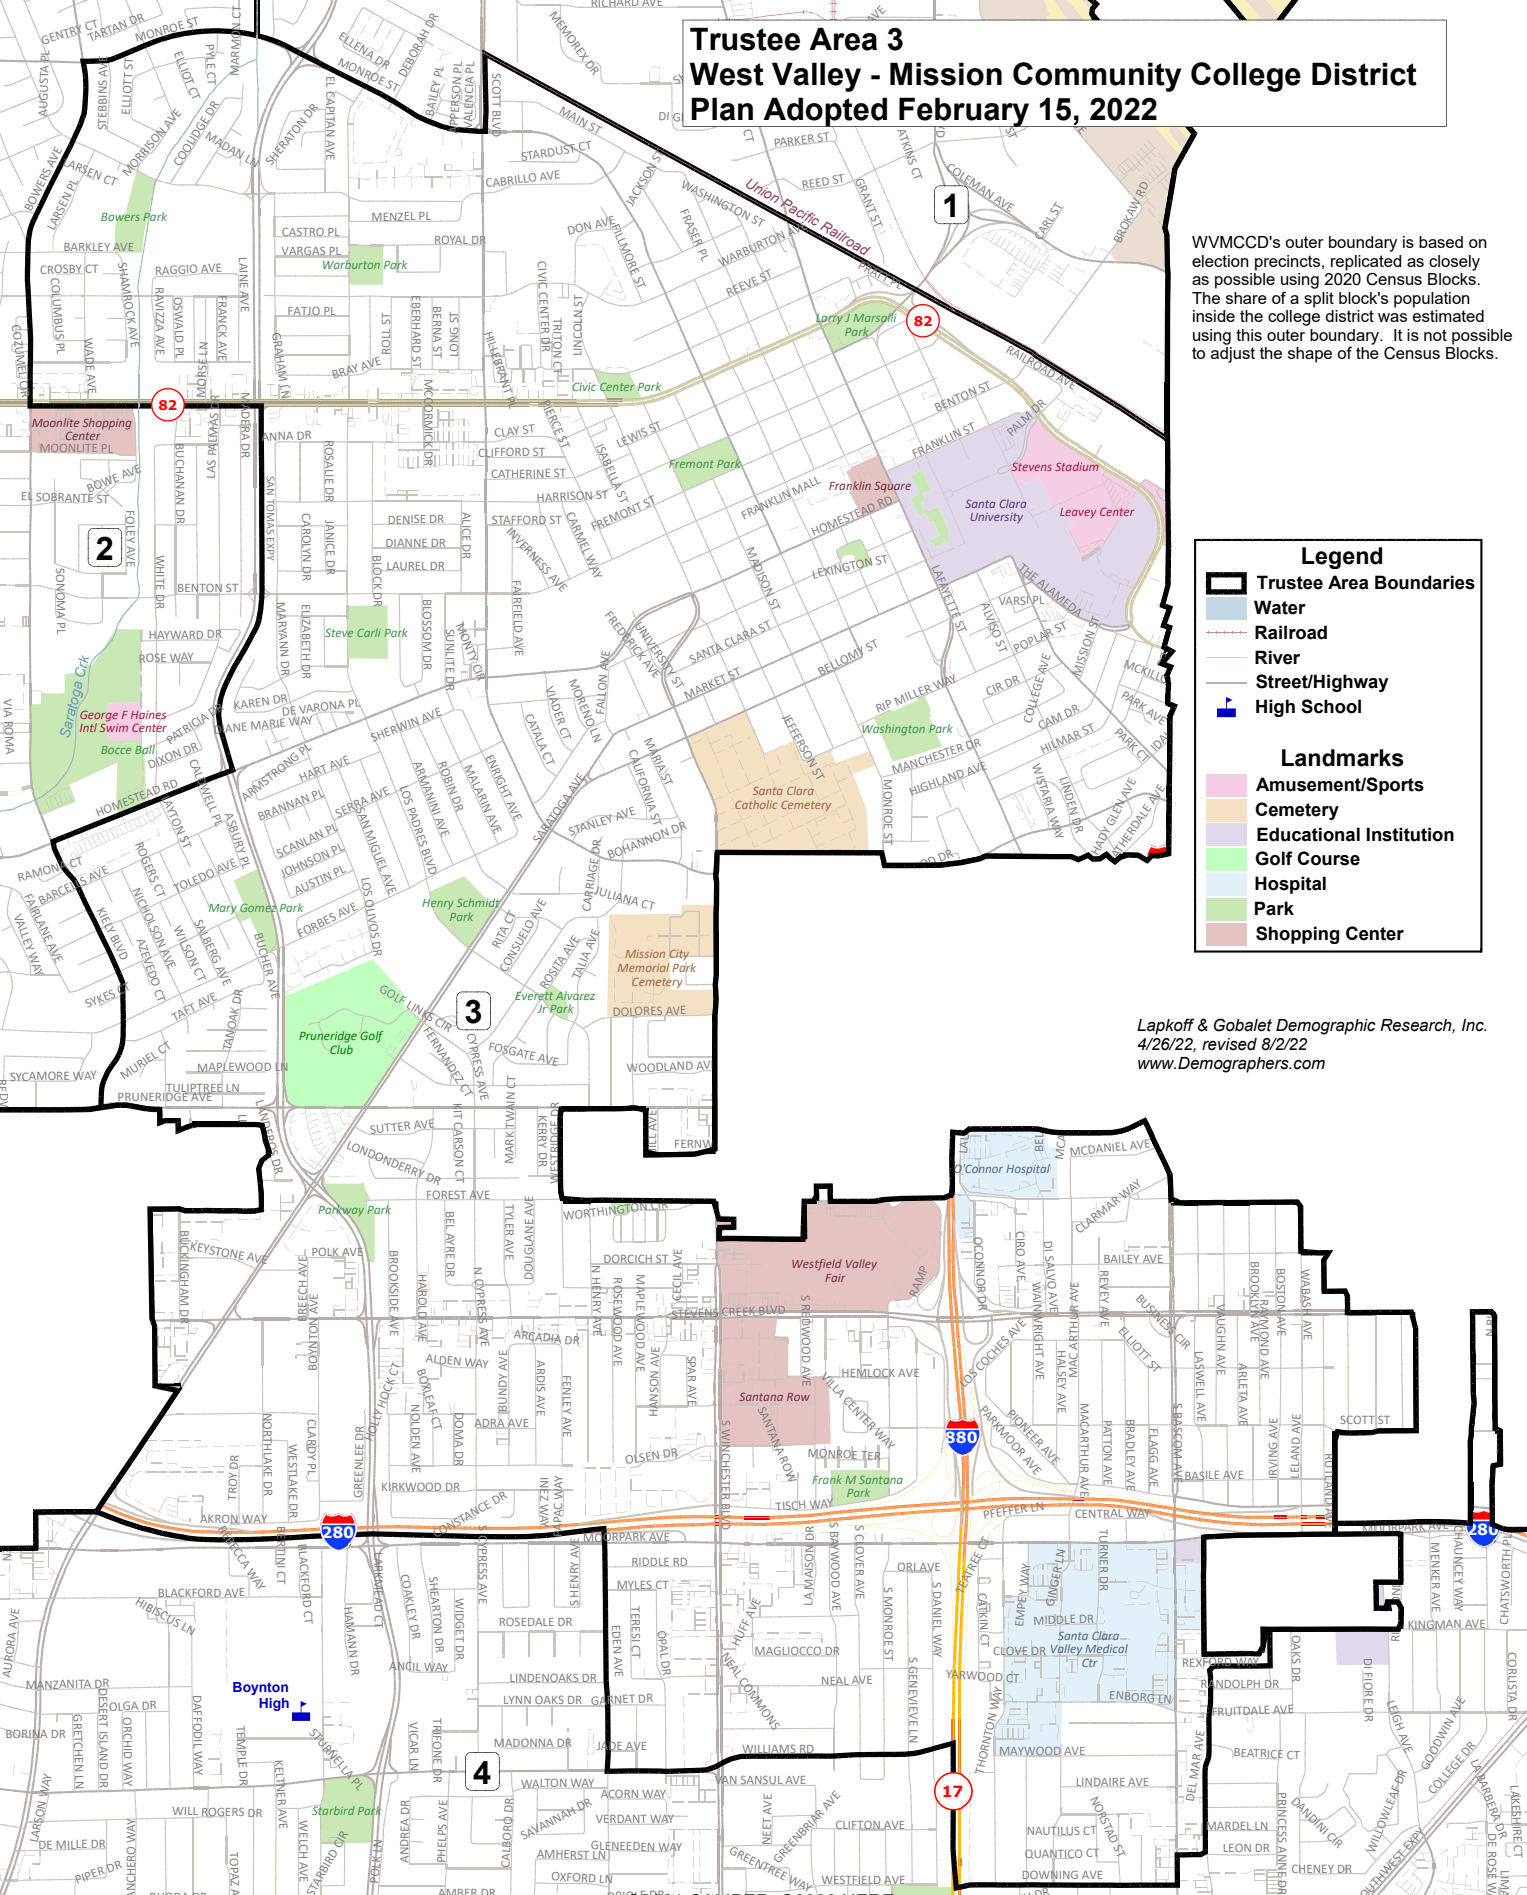

Trustee Area 3 West Valley - Mission Community College District Plan Adopted February 15, 2022

WVMCCD's outer boundary is based on election precincts, replicated as closely as possible using 2020 Census Blocks. The share of a split block's population inside the college district was estimated using this outer boundary. It is not possible to adjust the shape of the Census Blocks.

Legend

- Trustee Area Boundaries
- Water
- Railroad
- River
- Street/Highway
- High School

Landmarks

- Amusement/Sports
- Cemetery
- Educational Institution
- Golf Course
- Hospital
- Park
- Shopping Center

Lapoff & Gobalet Demographic Research, Inc.
4/26/22, revised 8/2/22
www.Demographers.com