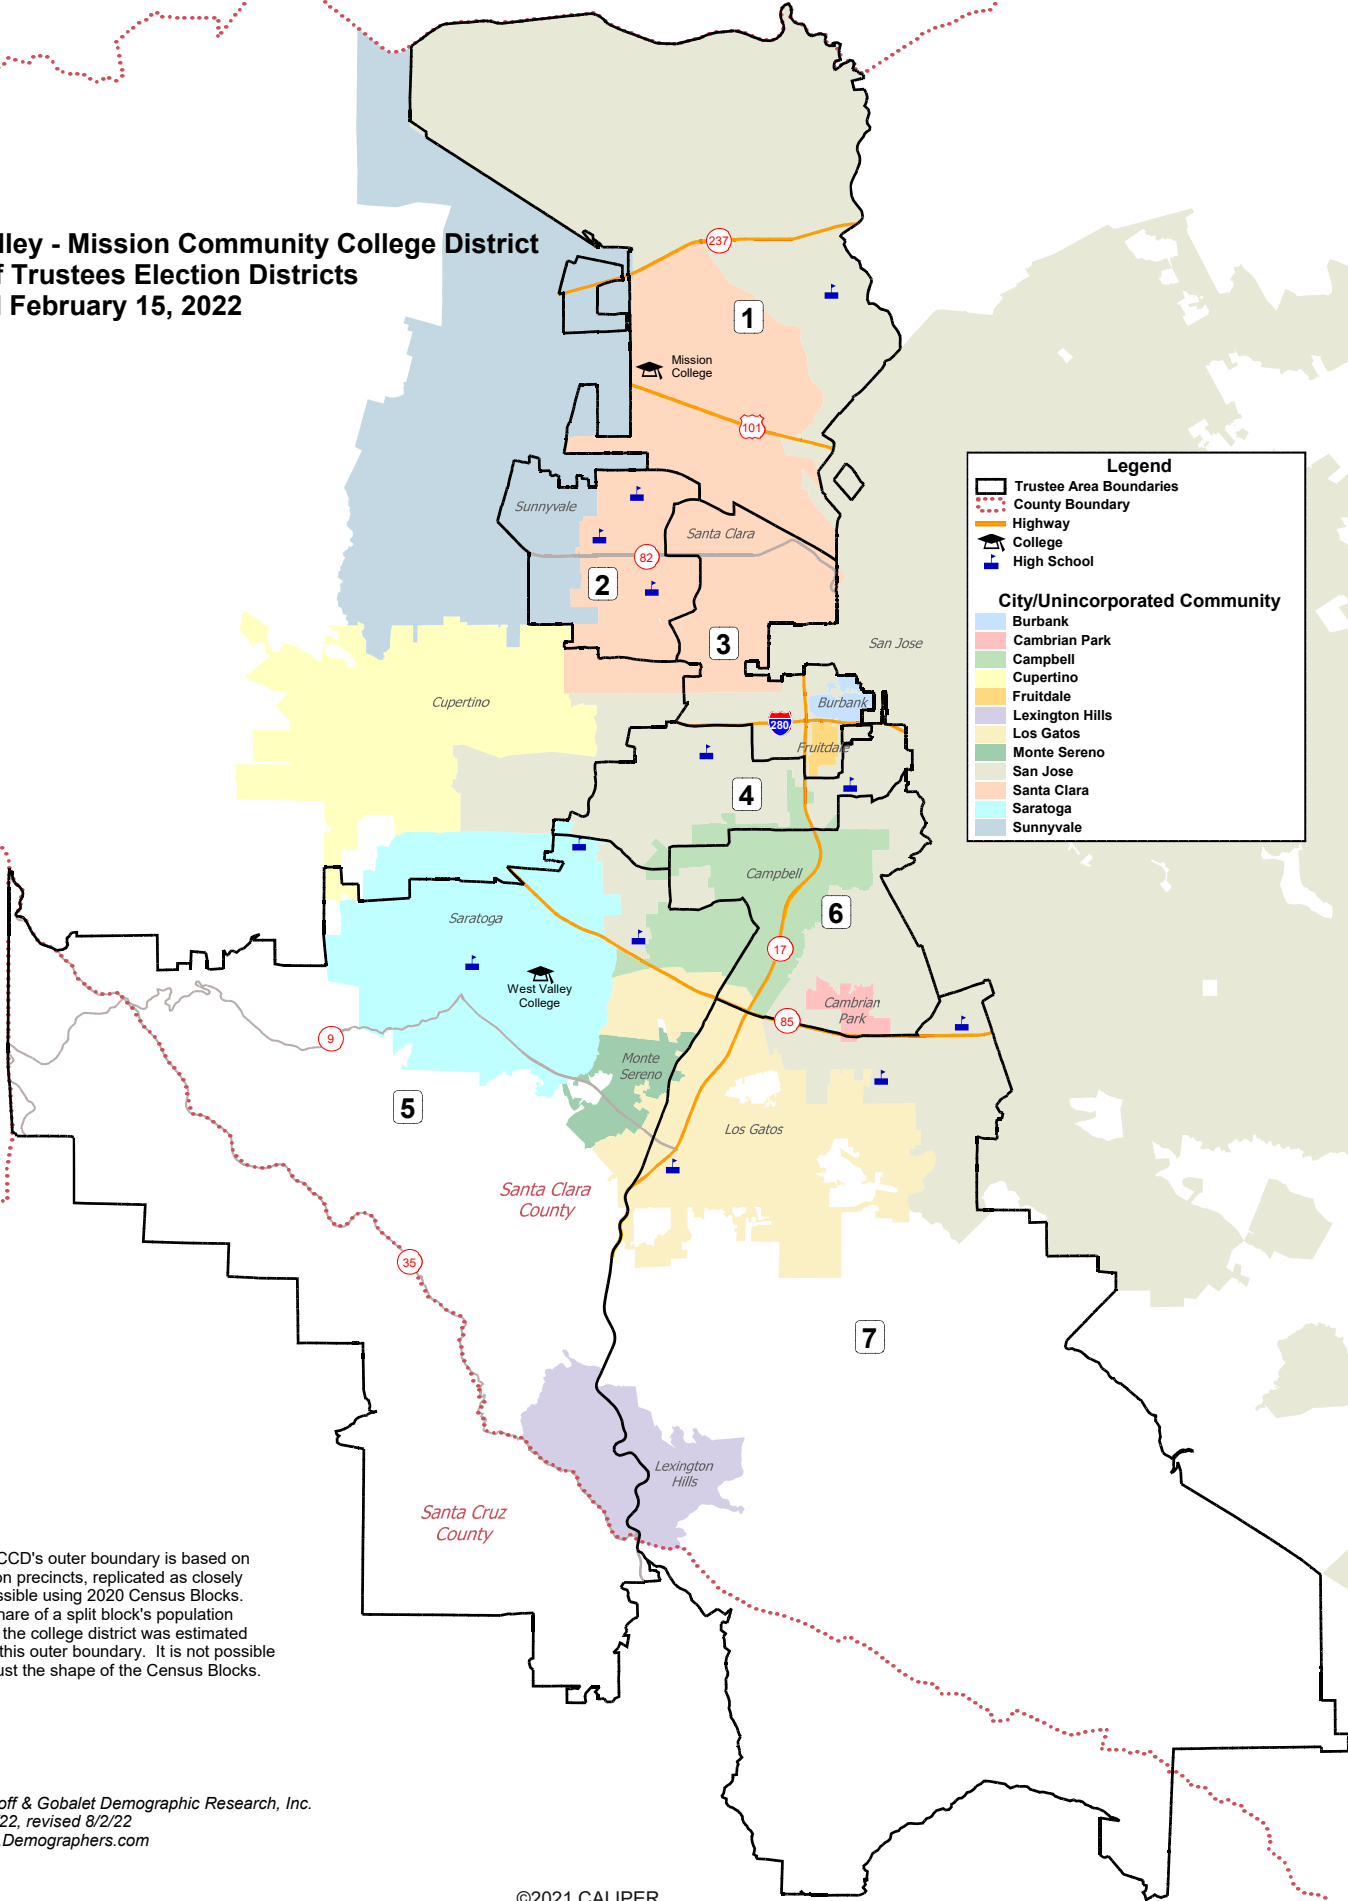

**West Valley - Mission Community College District  
Board of Trustees Election Districts  
Adopted February 15, 2022**

**Legend**

- Trustee Area Boundaries
- County Boundary
- Highway
- College
- High School

**City/Unincorporated Community**

- Burbank
- Cambrian Park
- Campbell
- Cupertino
- Fruitdale
- Lexington Hills
- Los Gatos
- Monte Sereno
- San Jose
- Santa Clara
- Saratoga
- Sunnyvale

WVMCCD's outer boundary is based on election precincts, replicated as closely as possible using 2020 Census Blocks. The share of a split block's population inside the college district was estimated using this outer boundary. It is not possible to adjust the shape of the Census Blocks.