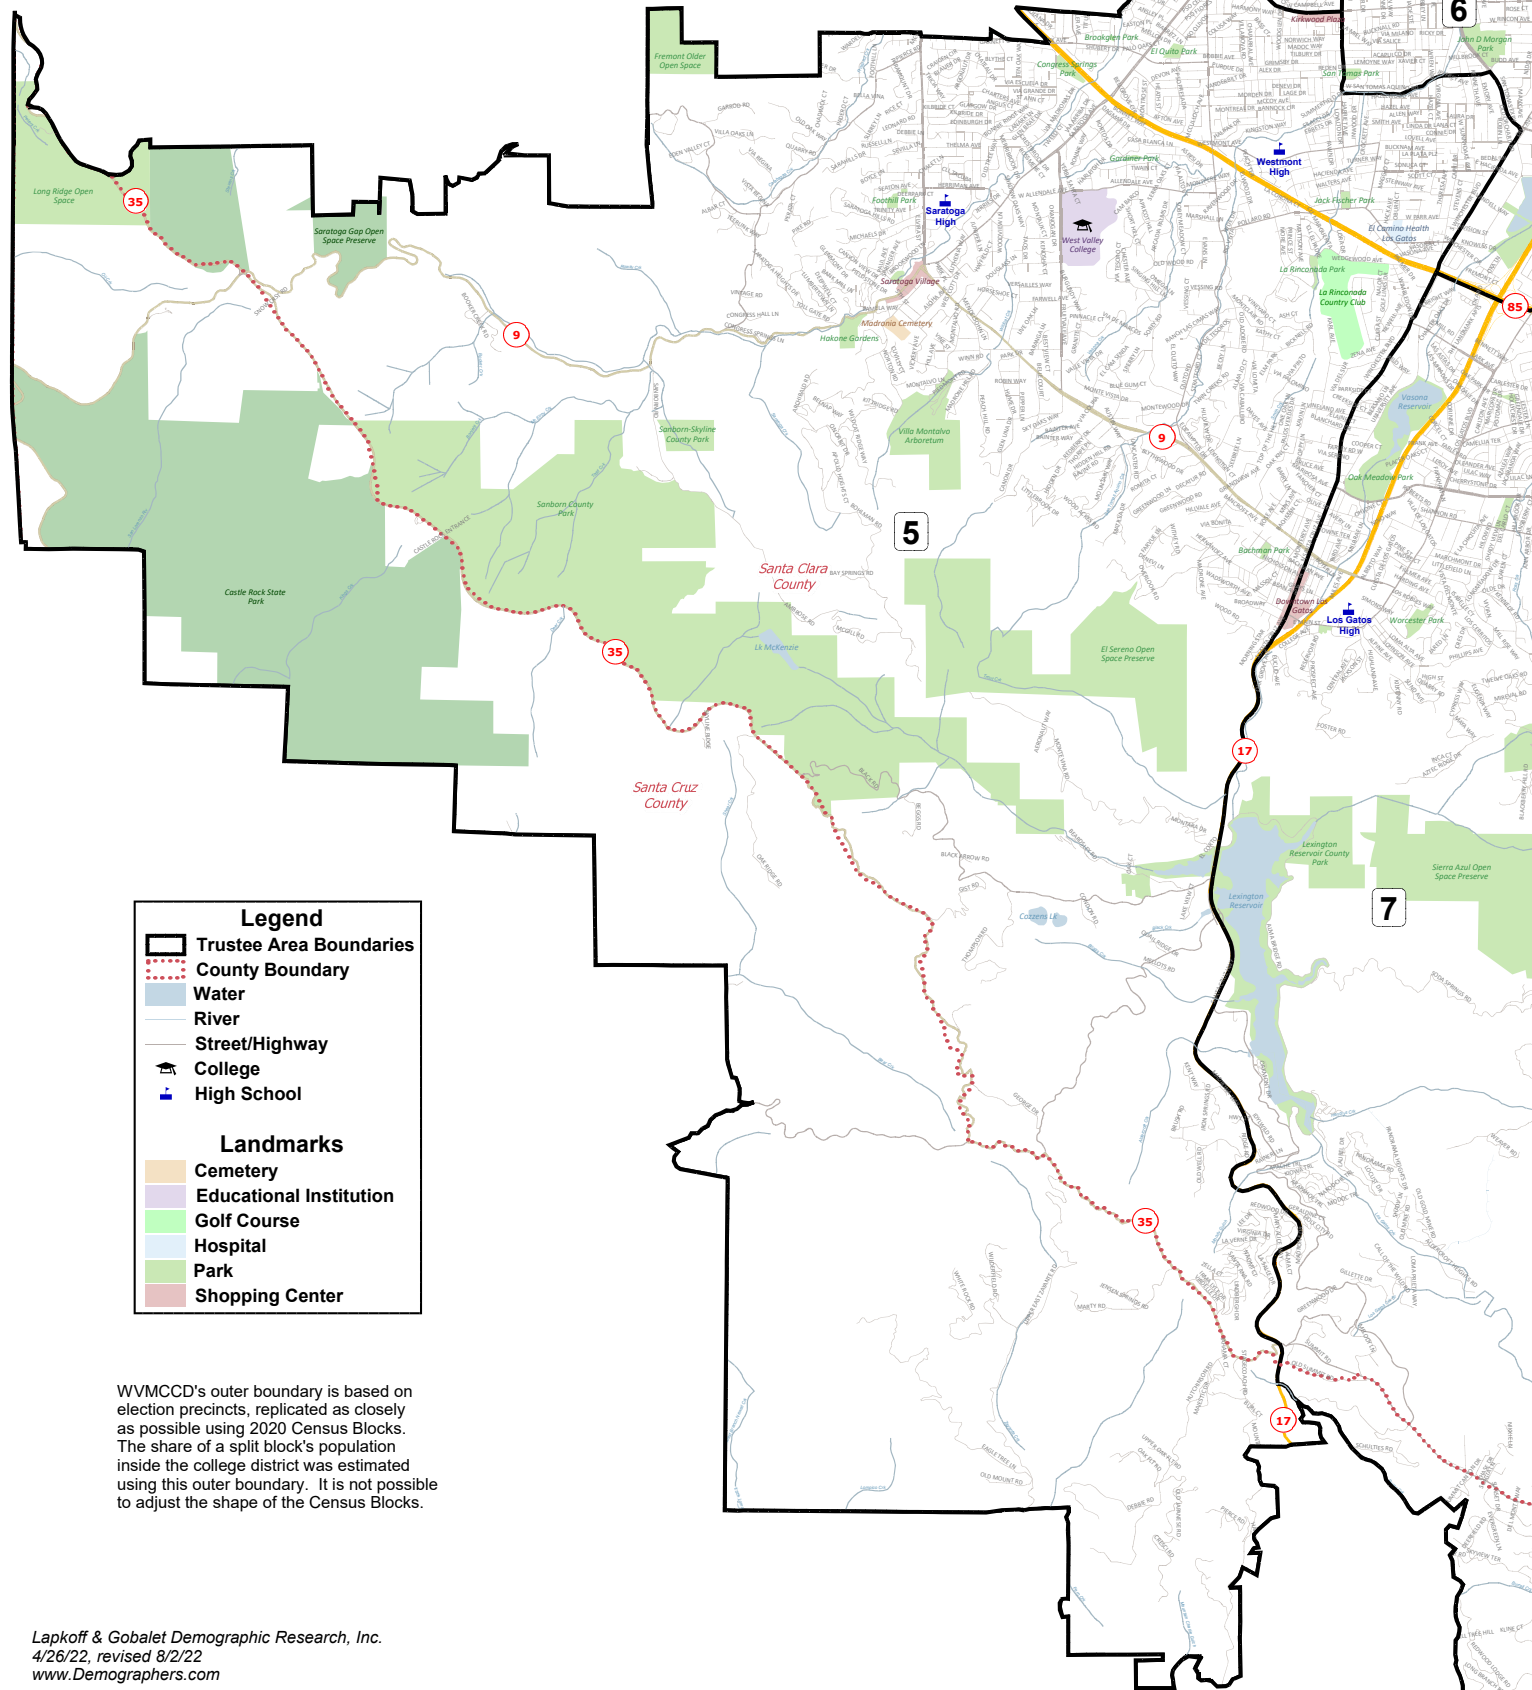

**Legend**

- Trustee Area Boundaries
- Water
- Railroad
- River
- Street/Highway
- High School

**Landmarks**

- Educational Institution
- Golf Course
- Hospital
- Park
- Shopping Center

Lapkoff & Gobalet Demographic Research, Inc.  
 4/26/22, revised 8/2/22  
 www.Demographers.com

**Trustee Area 5  
West Valley - Mission Community College District  
Plan Adopted February 15, 2022**

**Legend**

- Trustee Area Boundaries
- County Boundary
- Water
- River
- Street/Highway
- College
- High School