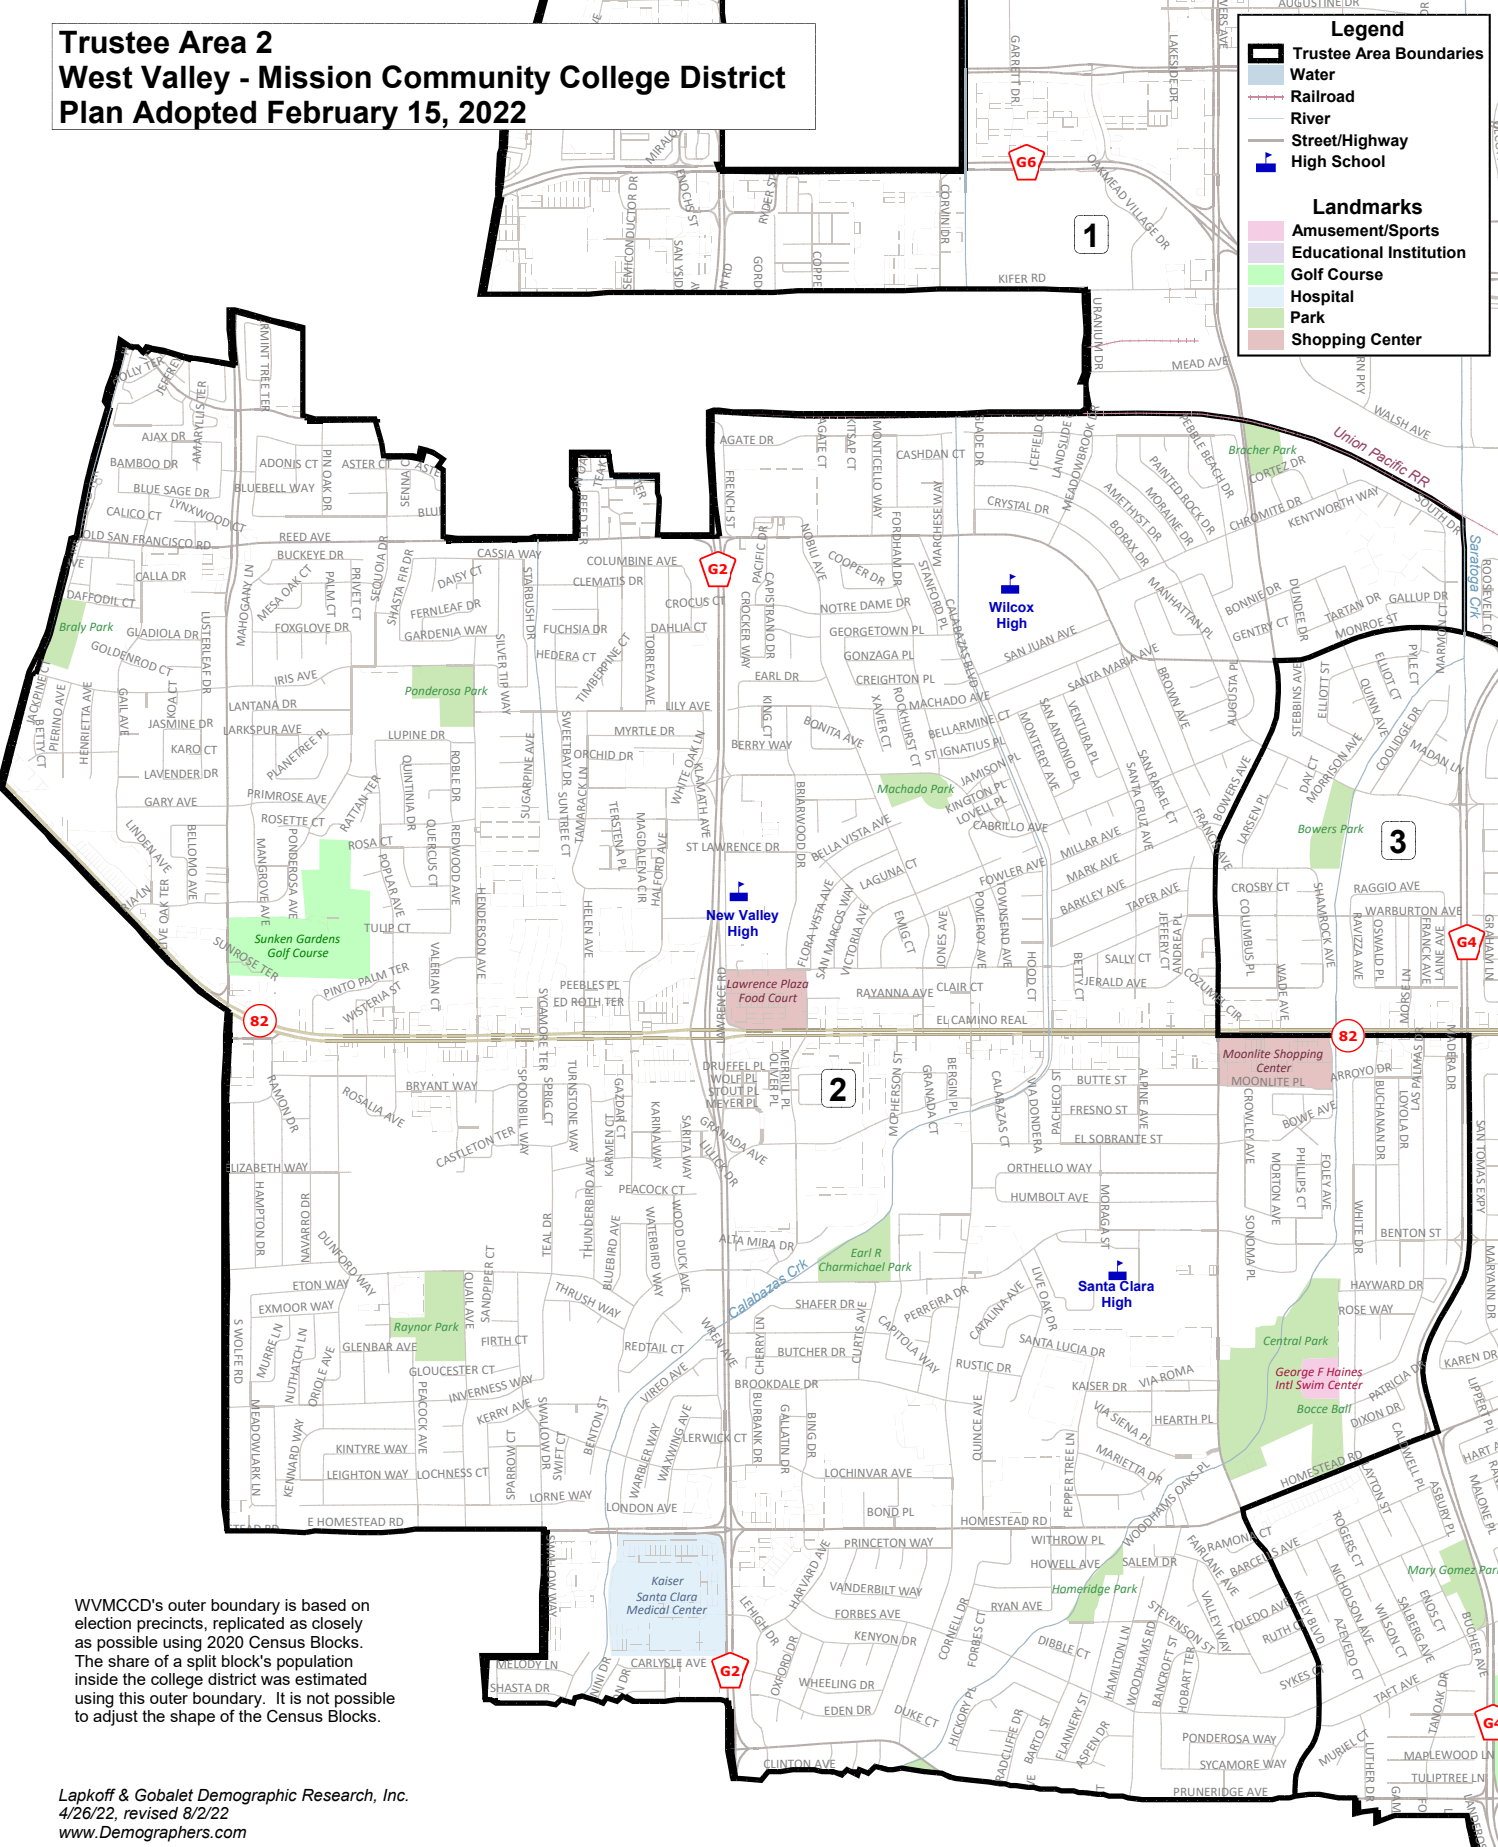

### Plan Adopted February 15, 2022

**Legend**

- Trustee Area Boundaries
- Water
- Railroad
- River
- Street/Highway
- College
- High School

**Landmarks**

- Airport
- Amusement/Sports
- Educational Institution
- Golf Course
- Park
- Shopping Center

WVMCCD's outer boundary is based on election precincts, replicated as closely as possible using 2020 Census Blocks. The share of a split block's population inside the college district was estimated using this outer boundary. It is not possible to adjust the shape of the Census Blocks.

# Trustee Area 2 West Valley - Mission Community College District Plan Adopted February 15, 2022

**Legend**

- Trustee Area Boundaries
- Water
- Railroad
- River
- Street/Highway
- High School

**Landmarks**

- Amusement/Sports
- Educational Institution
- Golf Course
- Hospital
- Park
- Shopping Center

WVMCCD's outer boundary is based on election precincts, replicated as closely as possible using 2020 Census Blocks. The share of a split block's population inside the college district was estimated using this outer boundary. It is not possible to adjust the shape of the Census Blocks.