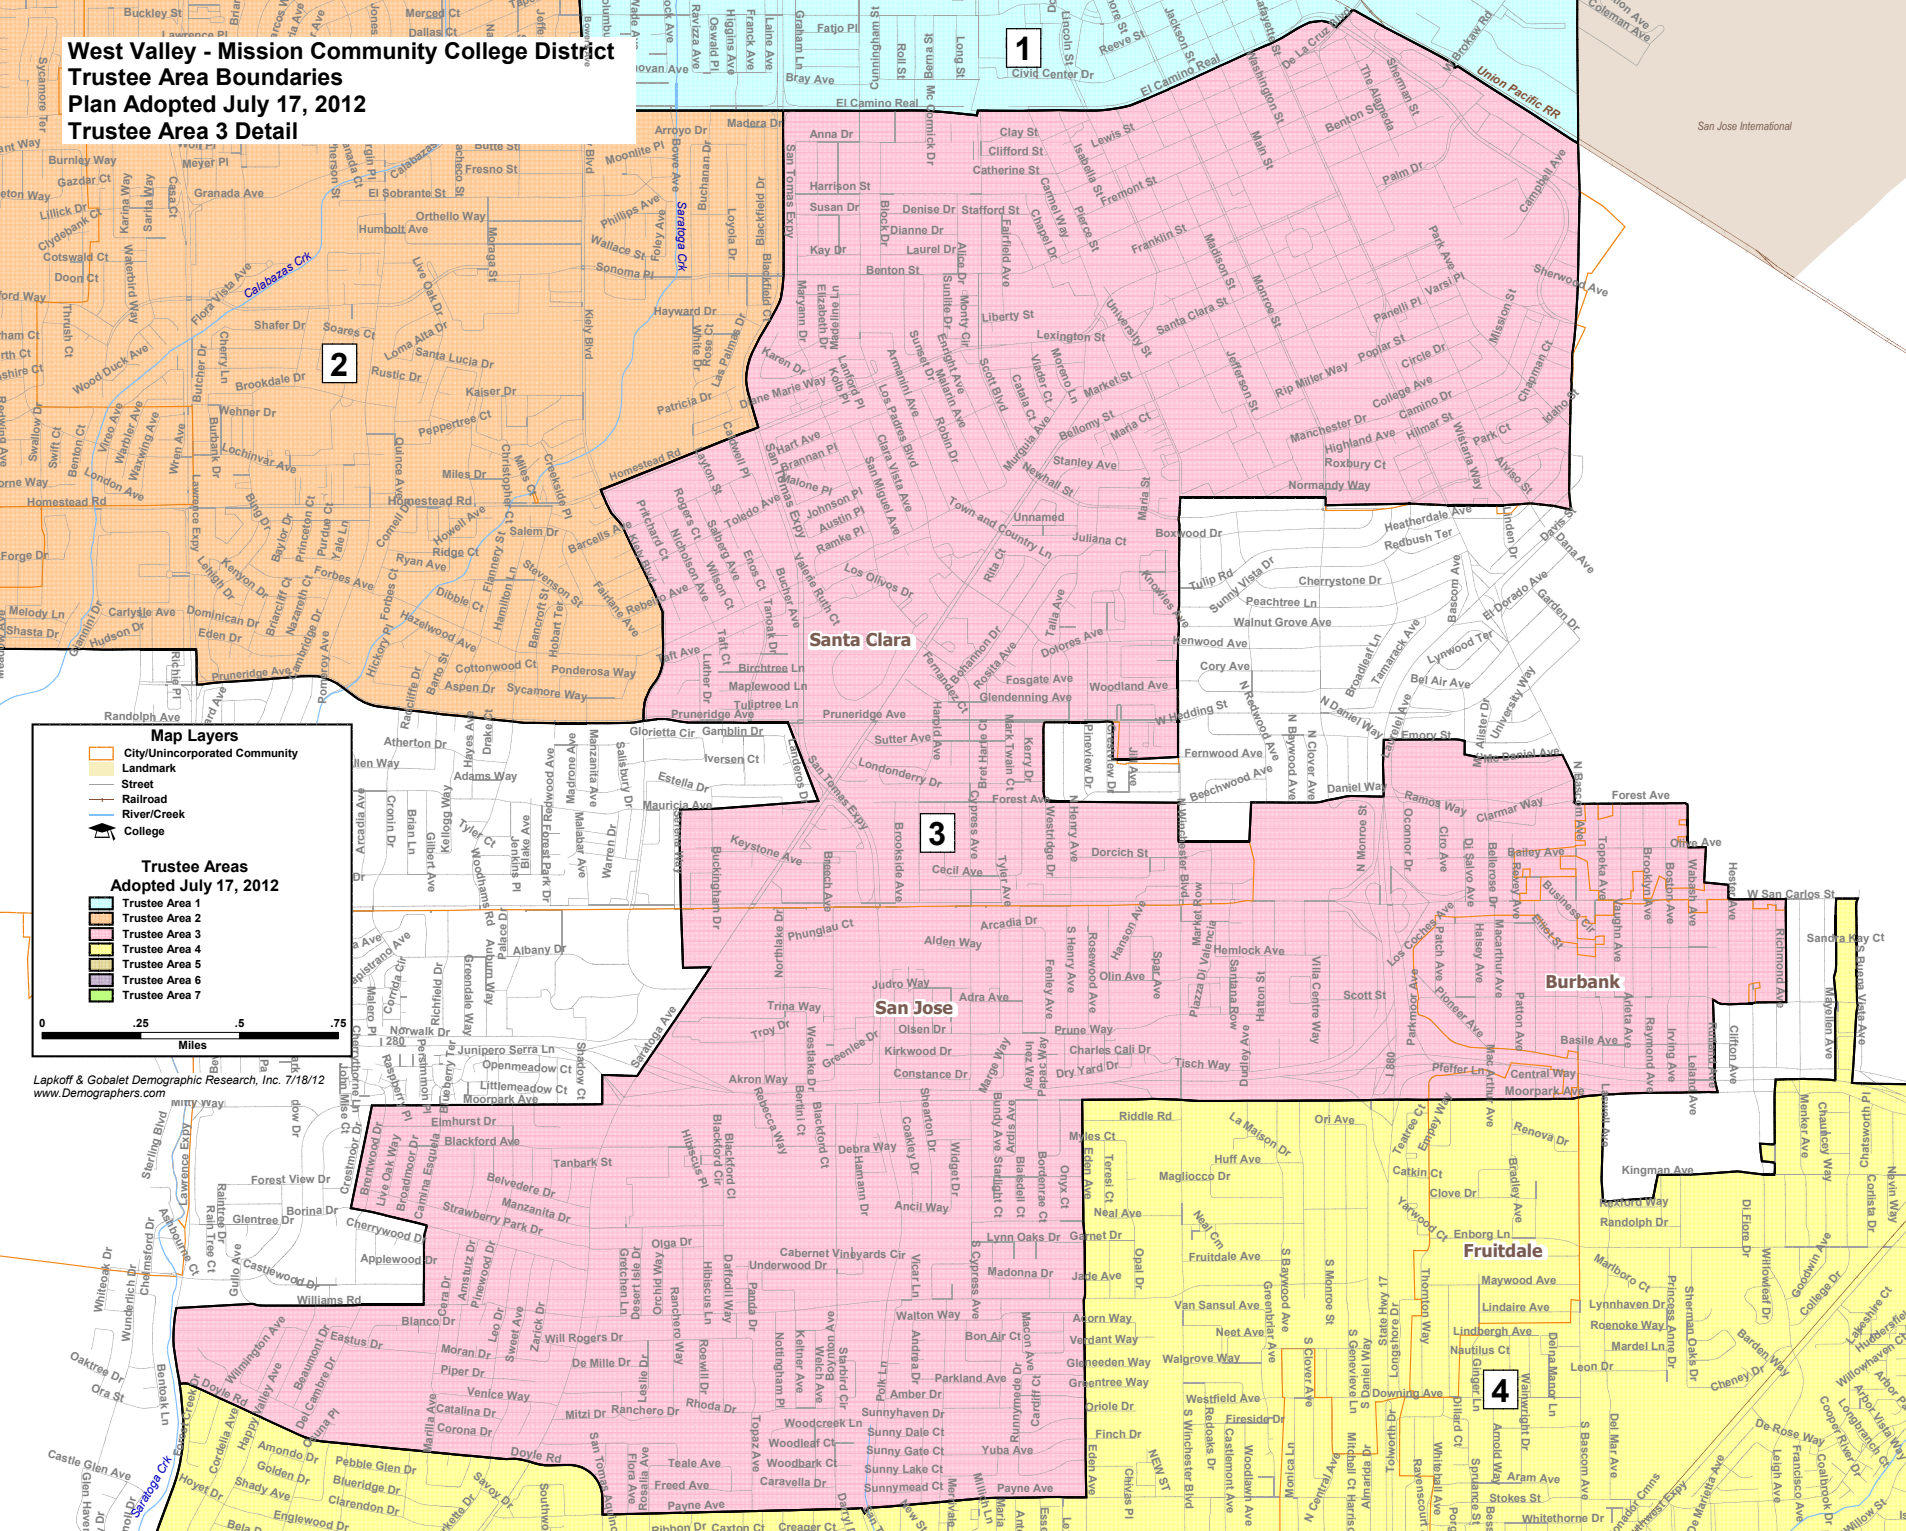

**West Valley - Mission Community College District
Trustee Area Boundaries
Plan Adopted July 17, 2012
Trustee Area 3 Detail**

Map Layers

- City/Unincorporated Community
- Landmark
- Street
- Railroad
- River/Creek
- College

**Trustee Areas
Adopted July 17, 2012**

- Trustee Area 1
- Trustee Area 2
- Trustee Area 3
- Trustee Area 4
- Trustee Area 5
- Trustee Area 6
- Trustee Area 7

0 .25 .5 .75 Miles

Lapoff & Gobelet Demographic Research, Inc. 7/18/12
www.Demographers.com