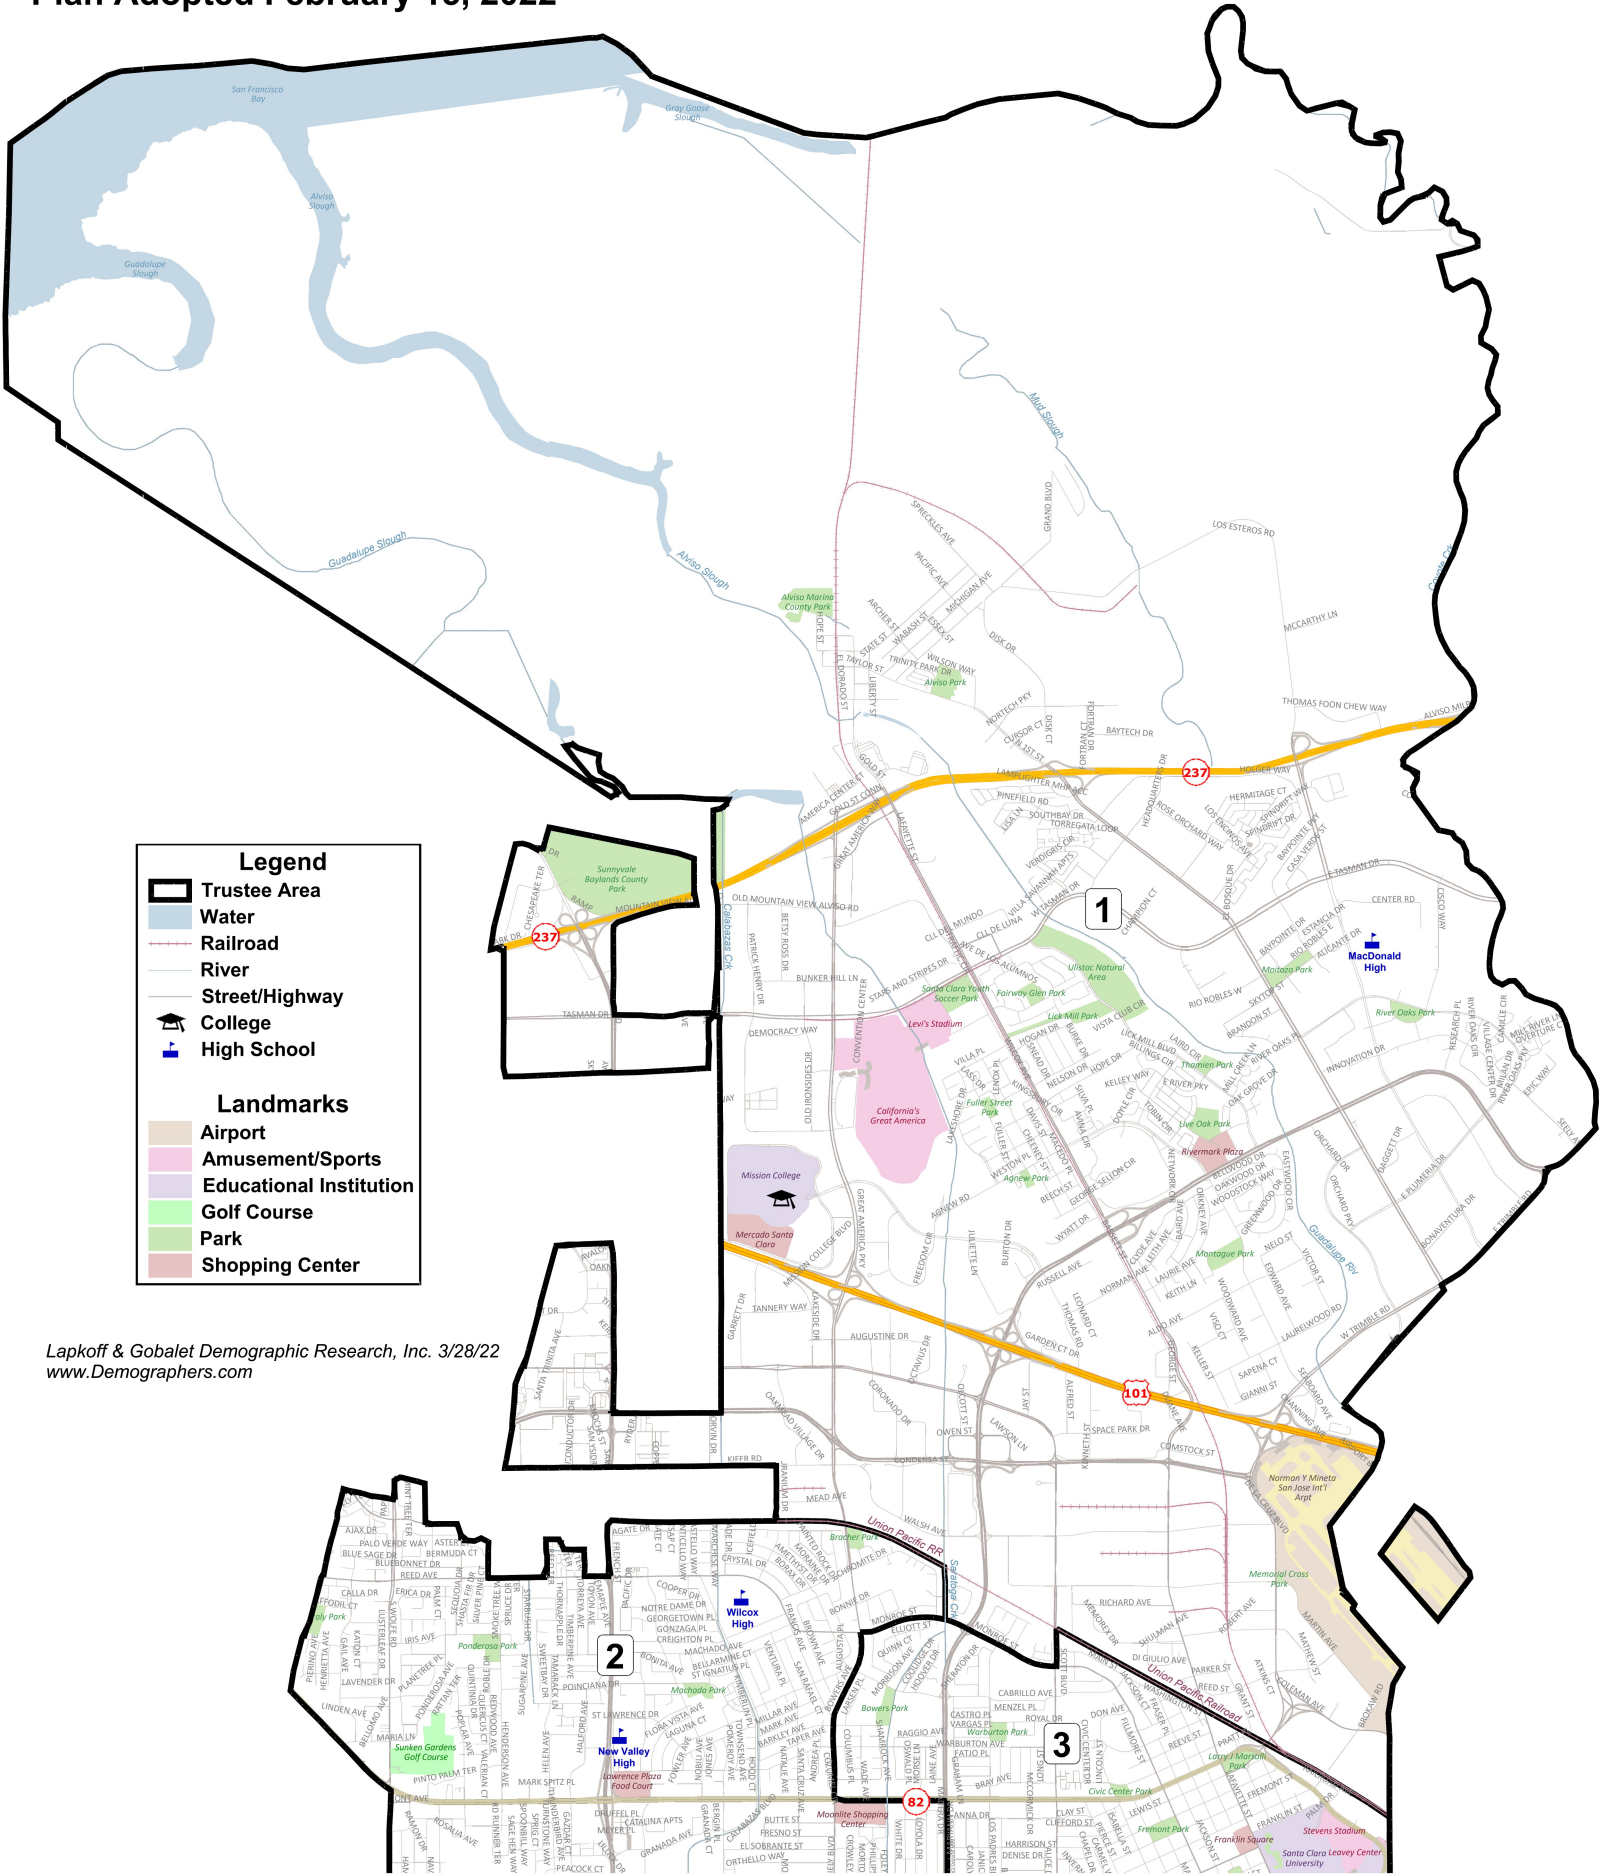

Trustee Area #1

West Valley - Mission Community College District

Plan Adopted February 15, 2022

Legend

- Trustee Area
- Water
- Railroad
- River
- Street/Highway
- College
- High School

Landmarks

- Airport
- Amusement/Sports
- Educational Institution
- Golf Course
- Park
- Shopping Center