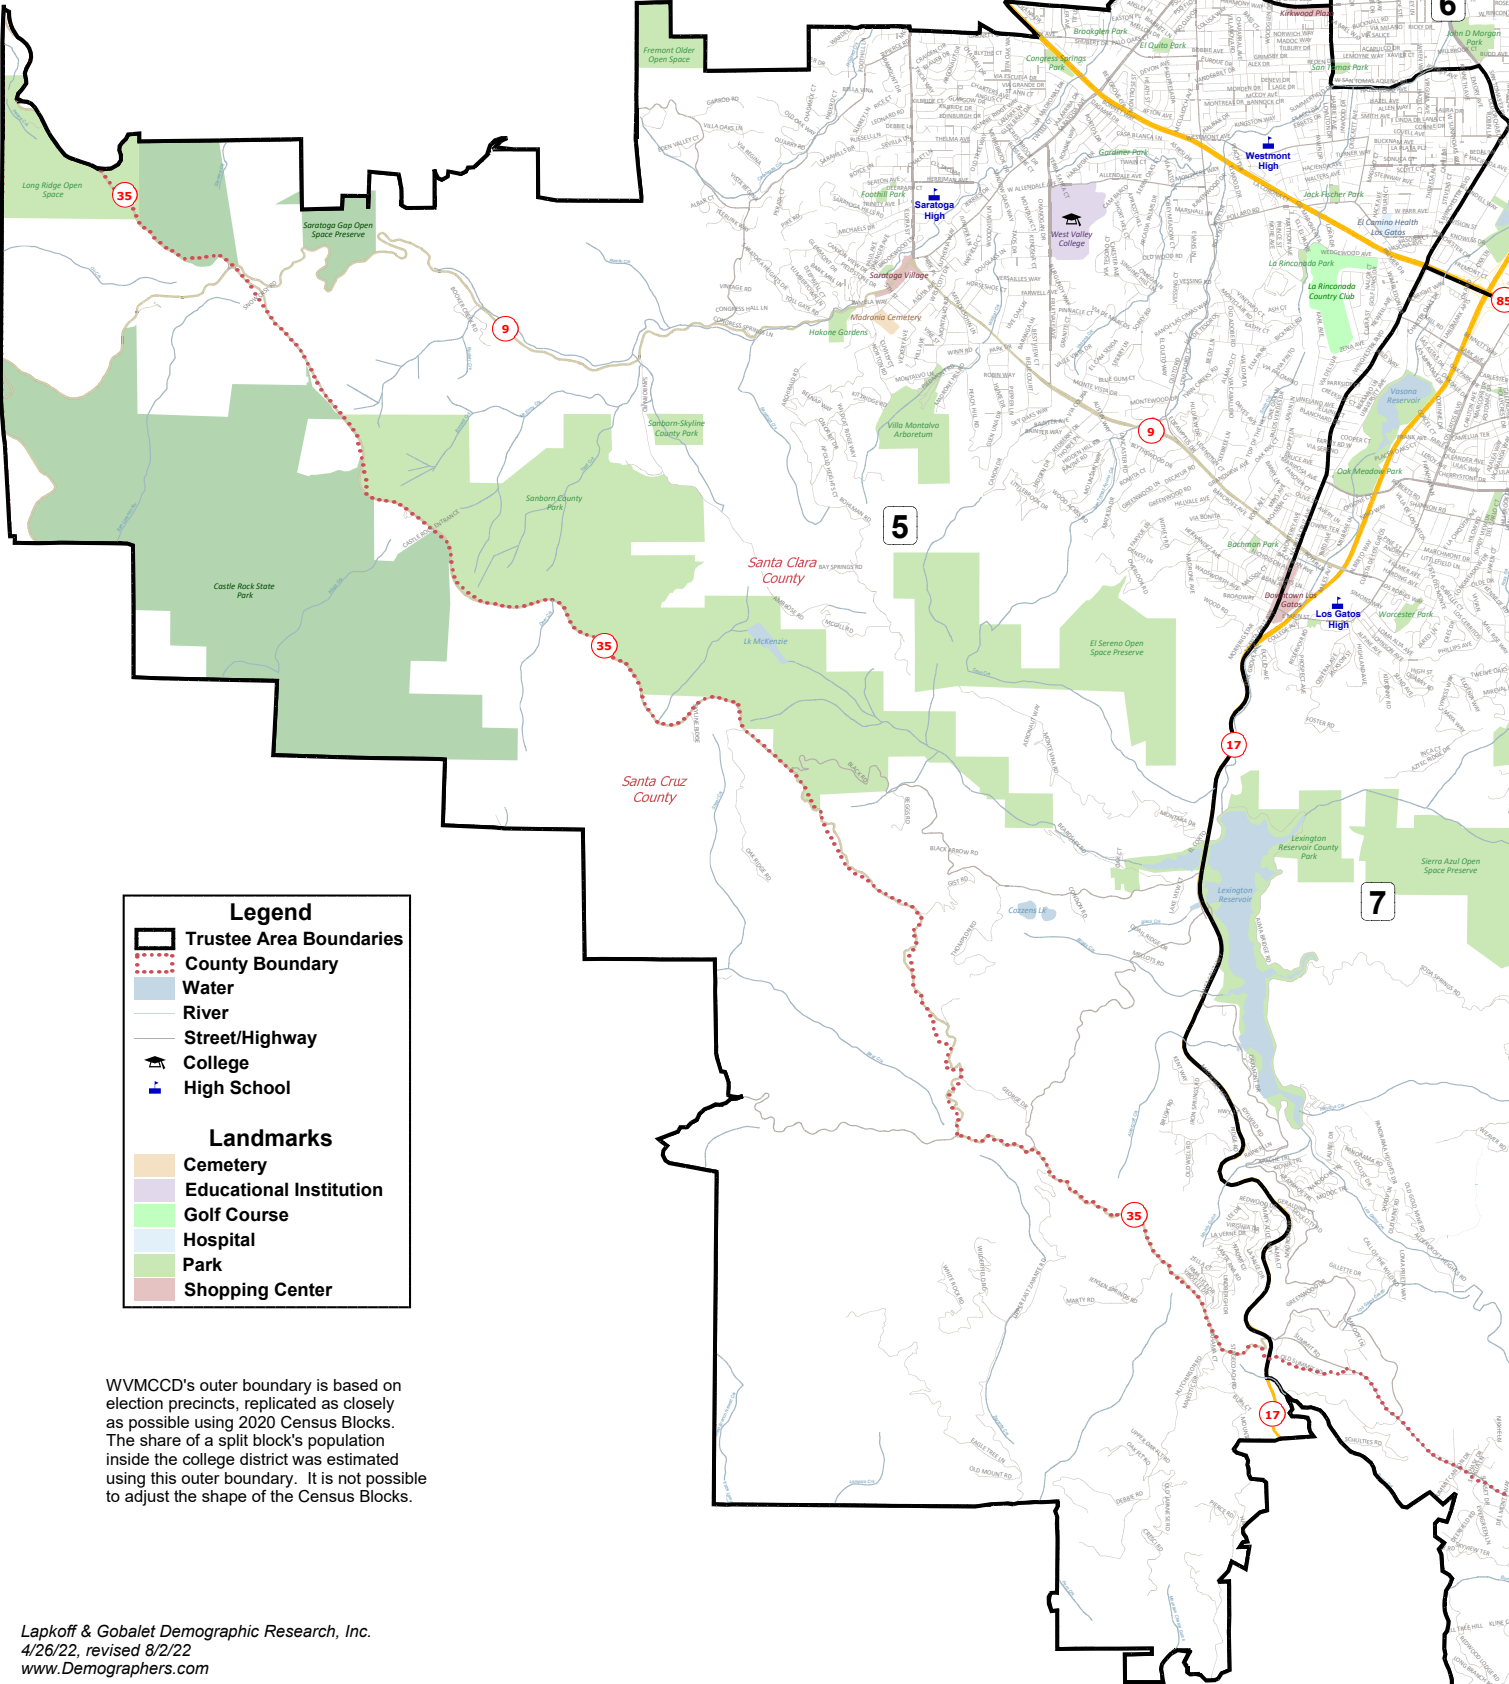

**Trustee Area 5
West Valley - Mission Community College District
Plan Adopted February 15, 2022**

Legend

- Trustee Area Boundaries
- County Boundary
- Water
- River
- Street/Highway
- College
- High School

Landmarks

- Cemetery
- Educational Institution
- Golf Course
- Hospital
- Park
- Shopping Center

WVMCCD's outer boundary is based on election precincts, replicated as closely as possible using 2020 Census Blocks. The share of a split block's population inside the college district was estimated using this outer boundary. It is not possible to adjust the shape of the Census Blocks.